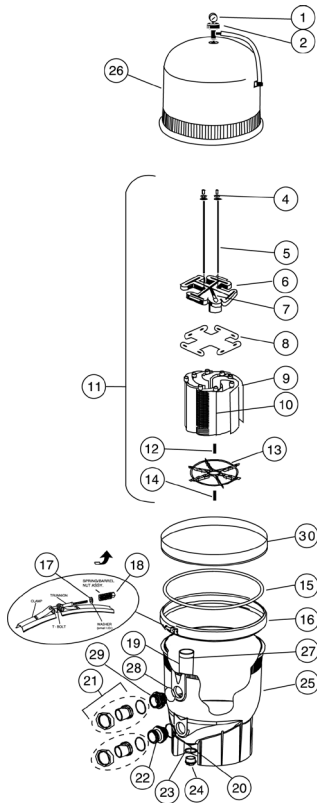

FNS® PLUS FILTERS

REPLACEMENT PARTS FOR VERTICAL GRID FILTERS

Item	Part No.	Description
FNS PLUS FILTERS		
1	190058	Gauge, pressure
2	98209800	High Flow manual air relief valve, HFMARV
4	071404Z	Wing nut
5	59000800	Tie rod, 24 sq. ft. filter
5	59001500	Tie rod, 36 sq. ft. filter
5	59002100	Tie rod, 48 sq. ft. filter
5	59002700	Tie rod, 60 sq. ft. filter
6	59023700	Manifold, top w/air bleed
7	190092	Internal air bleed assembly Pre 10/09 - porous white material After 10/09 - stainless steel mesh
8	98725800	Template, filter
9	59001100	Grid, lg. 12 in., 24 sq. ft. filter, 7 req.
9	59001800	Grid, lg. 18 in., 36 sq. ft. filter, 7 req.
9	59002400	Grid, lg. 24 in., 48 sq. ft. filter, 7 req.
9	59003000	Grid, lg. 30 in., 60 sq. ft. filter, 7 req.
10	59001000	Grid, sm. 12 in., 24 sq. ft. filter, 1 req.
10	59002300	Grid, sm. 24 in., 48 sq. ft. filter, 1 req.
10	59002900	Grid, sm. 30 in., 60 sq. ft. filter, 1 req.
10	59001700	Grid, sm. 18 in., 36 sq. ft. filter, 1 req.
11	59023800	Assembly, element grid, complete, 24 sq. ft. filter
11	59023500	Assembly, element grid, complete, 36 sq. ft. filter