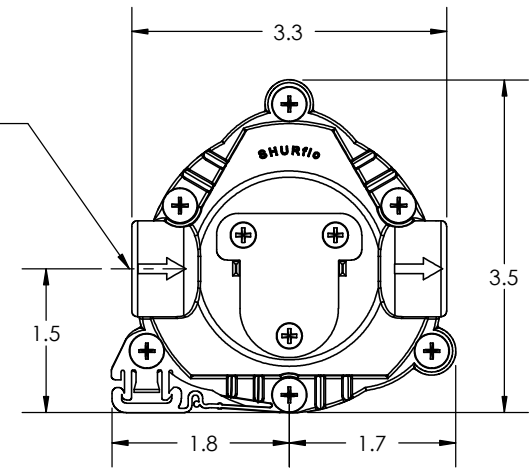

2 X 3/8 NPT
Ports

2 X 0.173 Dia.
Mtg. Holes