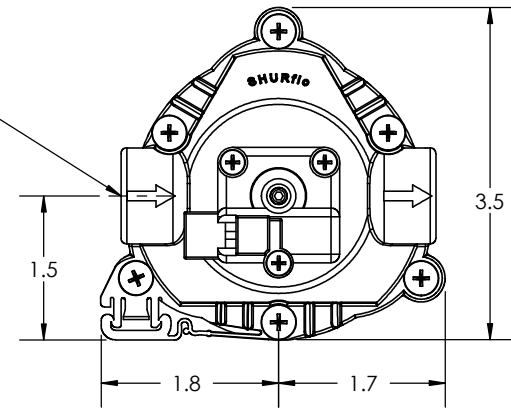

2 X 3/8 NPT  
Ports

4 X 0.173 Dia.  
Mtg. Holes