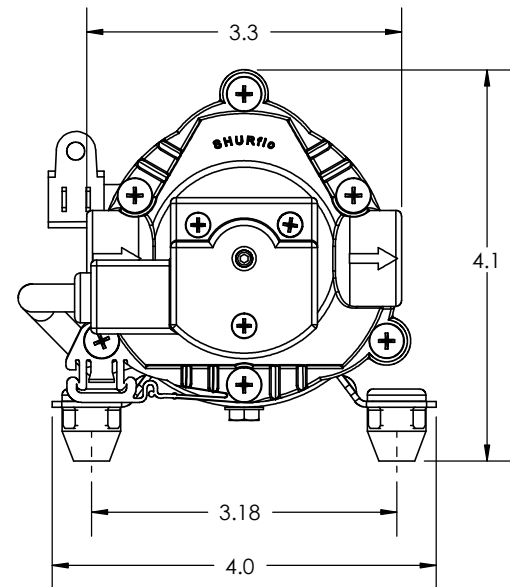

2 X 3/8 NPT
Ports

4 X 0.19 Dia.
Mtg. Holes

Installation Drawing 33C