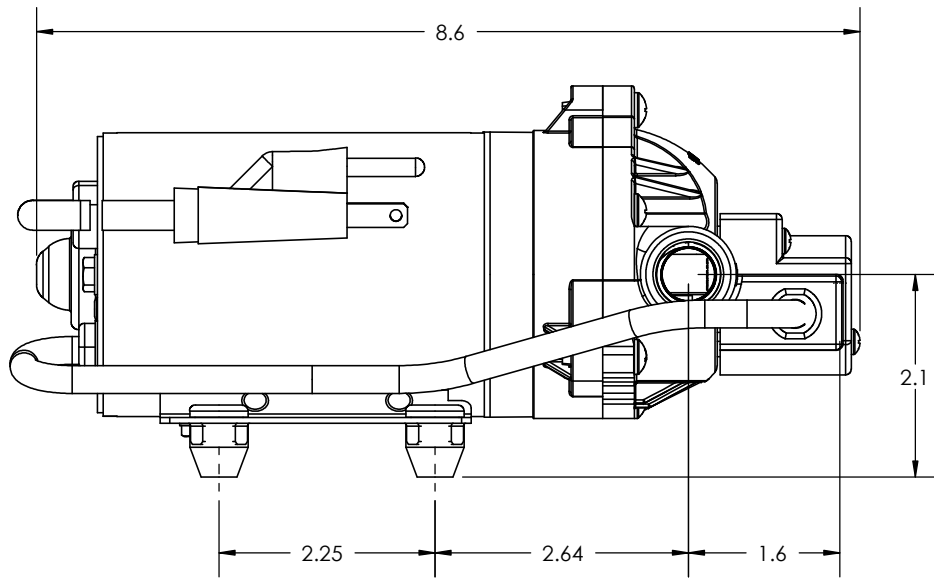

2 X 3/8 NPT
Ports

4 X 0.19 Dia.
Mtg. Holes

Installation Drawing 33C