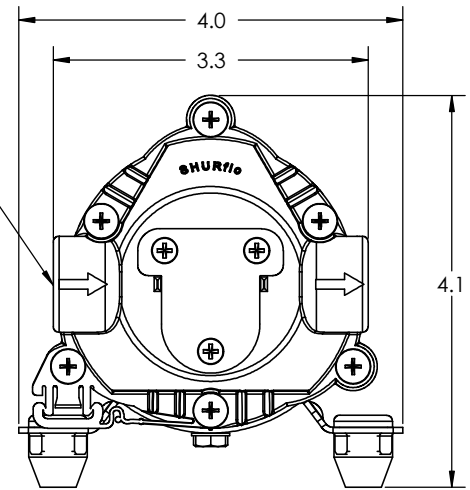

2 X 3/8 NPT
Ports

Installation Drawing 77

Wiring Removed For Clarity