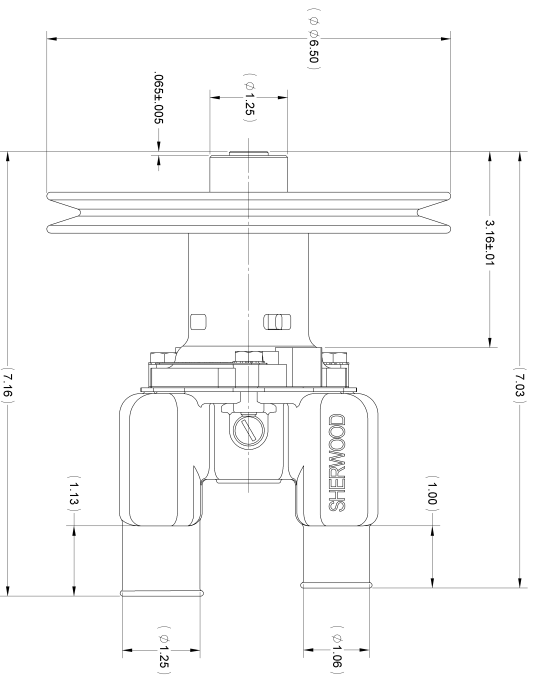

ITEM NO.	PART NUMBER	DESCRIPTION	QTY.
1	14363	SHAFT	1
2	04289	EXT. RETAINING RING	1
3	04289	INT. RETAINING RING	2
4	05133	SPACER	1
5	12211	BALL BEARING	2
6	12211	BALL BEARING	2
7	12314	SEAL/SEAL ASSY	1
8	21153	BODY	1
9	12885	GASKET	1
10	12885	WEAR PLATE	3
11	14220	W/4-20 HHCS	3
12	21757	LOCKWASHER EXT. TOOTH	3
13	21151	HOUSING	1
14	12231	ORING	1
15	04432	WOODRUFF KEY	1
16	04432	RUBBER IMPELLER	1
17	09985	SCREW 1/4-20 ROUND HD	1
18	19995	SCREW 1/4-20 ROUND HD	1
19	19995	CAM WASHER	1
20	19995	CAM WASHER	1
21	23083	LABEL	1
22	21154	PULLEY ASSEMBLY	1

NOTES:

1. APPLY BEAD OF PERMATEX AROUND THREADED HOLE IN CAM PRIOR TO ASSEMBLY. (ITEM 15).
2. USE PAC/EASE, OR EQUIV., WHEN INSTALLING SEAL/SEAL ASSY. (ITEM 7).
3. USE COOLANT TO AID IN INSTALLATION OF RUBBER IMPELLER. (ITEM 17).
4. TORQUE 1/4-20 HHCS TO 5 - 8 FT/LBS. (ITEM 11).
5. PRESSURE TEST PUMP TO 20 - 30 PSI.
6. PRINT ON LABEL. (ITEM 21).