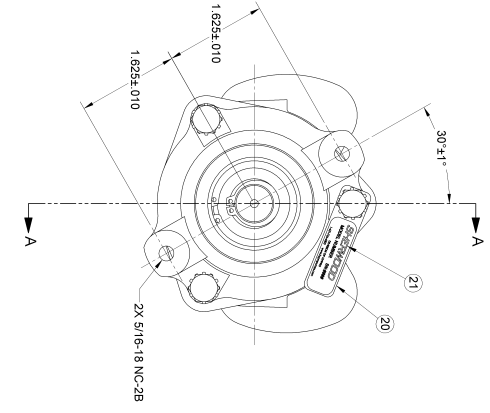

ITEM NO.	PART NUMBER	DESCRIPTION	QTY.
1	14363	SHAFT	1
2	04289	EXT. RETAINING RING	1
3	04289	INT. RETAINING RING	2
4	05133	SPACER	1
5	12211	BALL BEARING	2
6	12211	BALL BEARING	2
7	12314	SEAL/SEAL ASSY	1
8	21153	BODY	1
9	12885	GASKET	1
10	12885	WEAR PLATE	3
11	14220	W/4-20 HHCS	3
12	21757	LOCKWASHER EXT. TOOTH	3
13	21151	HOUSING	1
14	12231	ORING	1
15	04432	WOODRUFF KEY	1
16	04432	RUBBER IMPELLER	1
17	09985	SCREW 1/4-20 ROUND HD	1
18	19995	SCREW 1/4-20 ROUND HD	1
19	19995	CAM WASHER	1
20	19995	CAM WASHER	1
21	23083	LABEL	1
22	21154	PULLEY ASSEMBLY	1

NOTES:

1. APPLY BEAD OF PERMATEX AROUND THREADED HOLE IN CAM PRIOR TO ASSEMBLY. (ITEM 15).
2. USE PAC/EASE, OR EQUIV., WHEN INSTALLING SEAL/SEAL ASSY. (ITEM 7).
3. USE COOLANT TO AID IN INSTALLATION OF RUBBER IMPELLER. (ITEM 17).
4. TORQUE 1/4-20 HHCS TO 5 - 8 FT/LBS. (ITEM 11).
5. PRESSURE TEST PUMP TO 20 - 30 PSI.
6. PRINT ON LABEL. (ITEM 21).