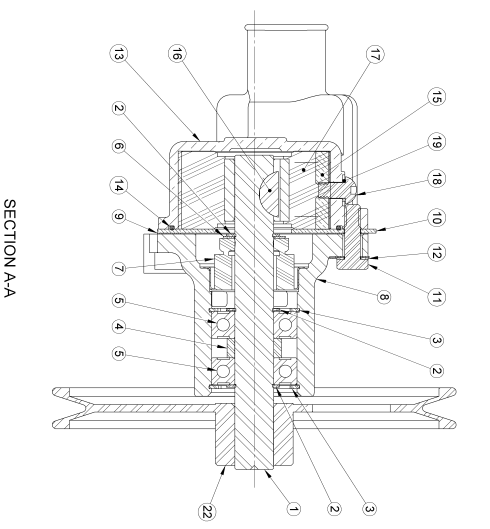

ITEM NO.	PART NUMBER	DESCRIPTION	QTY.
1	14363	SHAFT	1
2	04289	EXT. RETAINING RING	1
3	04289	INT. RETAINING RING	2
4	05133	SPACER	1
5	12211	BALL BEARING	2
6	12211	BALL BEARING	2
7	12314	SEAL/SEAL ASSY	1
8	21153	BODY	1
9	12885	GASKET	1
10	12885	WEAR PLATE	3
11	14220	W/4-20 HHCS	3
12	21757	LOCKWASHER EXT. TOOTH	3
13	21151	HOUSING	1
14	12231	ORING	1
15	04432	WOODRUFF KEY	1
16	04432	RUBBER IMPELLER	1
17	09985	SCREW 1/4-20 ROUND HD	1
18	19995	SCREW 1/4-20 ROUND HD	1
19	19995	CAM WASHER	1
20	19995	CAM WASHER	1
21	23083	LABEL	1
22	21154	PULLEY ASSEMBLY	1

NOTES:

1. APPLY BEAD OF PERMATEX AROUND THREADED HOLE IN CAM PRIOR TO ASSEMBLY. (ITEM 15).
2. USE PAC/EASE, OR EQUIV., WHEN INSTALLING SEAL/SEAL ASSY. (ITEM 7).
3. USE COOLANT TO AID IN INSTALLATION OF RUBBER IMPELLER. (ITEM 17).
4. TORQUE 1/4-20 HHCS TO 5 - 8 FT/LBS. (ITEM 11).
5. PRESSURE TEST PUMP TO 20 - 30 PSI.
6. PRINT ON LABEL. (ITEM 21).