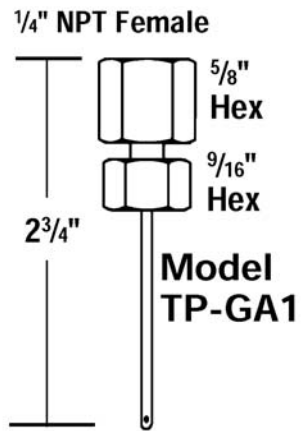

AURORA ACCESSORIES

WATTS GAUGE ADAPTER

MODEL	SIZE
TP-GA1	1/4" NPT