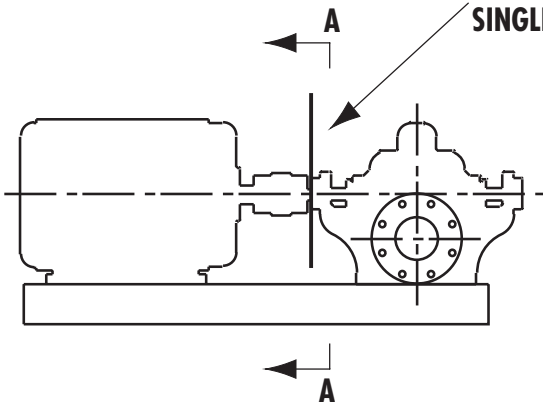

AURORA® FIRE PUMPS

OPTION 78 - SPLASH PARTITION

SPLASH PARTITION FOR HORIZONTAL SINGLE & MULTI-STAGE FIRE PUMPS

PUMP SIZE	2-1/2-481-10	4-481-11	4-481-15	5-481-11	6-481-11	6-481-15	6-481-14HH	10-481-15
	3-481-10		4-485-15	5-481-15	5-481-17		6-481-18	10-481-18
A	12 (305)	12 (305)	14 (356)	14 (356)	14 (356)	18 (457)	18 (457)	20 (508)
B	16-3/4 (425)	19-3/4 (502)	20-3/4 (527)	22-1/4 (565)	22-1/4 (565)	26-1/4 (667)	27-1/2 (699)	36-3/4 (933)

NOTES:

1. Dimensions are in inches (mm) and may vary ±1/4 (6) inch.
2. Splash partitions are not available for diesel engine driven units.

SPLASH PARTITION FOR VERTICAL SINGLE STAGE FIRE PUMPS

PUMP SIZE	4-483-11	4-483-15	6-483-15
	5-483-11	5-483-15	6-483-18
C	12 (305)	14 (356)	17-1/2 (445)
D	8 (203)	10 (254)	13 (330)