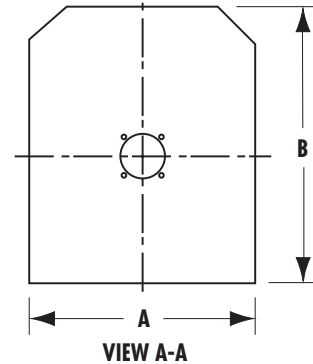

AURORA® FIRE PUMPS

OPTION 78 - SPLASH PARTITION

SPLASH PARTITION FOR HORIZONTAL SINGLE & MULTI-STAGE FIRE PUMPS

PUMP SIZE	2-1/2-481-10	4-481-11	4-481-15	5-481-11	6-481-11	6-481-15	6-481-14HH	10-481-15
	3-481-10		4-485-15	5-481-15	5-481-17		6-481-18	10-481-18
A	12 (305)	12 (305)	14 (356)	14 (356)	14 (356)	18 (457)	18 (457)	20 (508)
B	16-3/4 (425)	19-3/4 (502)	20-3/4 (527)	22-1/4 (565)	22-1/4 (565)	26-1/4 (667)	27-1/2 (699)	36-3/4 (933)

NOTES:

1. Dimensions are in inches (mm) and may vary ±1/4 (6) inch.
2. Splash partitions are not available for diesel engine driven units.

SPLASH PARTITION FOR VERTICAL SINGLE STAGE FIRE PUMPS

PUMP SIZE	4-483-11	4-483-15	6-483-15
	5-483-11	5-483-15	6-483-18
C	12 (305)	14 (356)	17-1/2 (445)
D	8 (203)	10 (254)	13 (330)