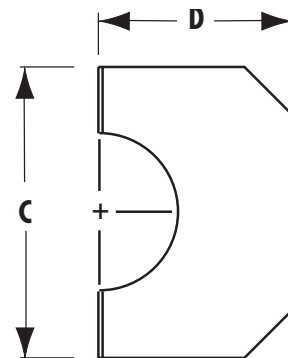

AURORA® FIRE PUMPS

OPTION 78 - SPLASH PARTITION

SPLASH PARTITION FOR HORIZONTAL SINGLE & MULTI-STAGE FIRE PUMPS

PUMP SIZE	2-1/2-481-10	4-481-11	4-481-15	5-481-11	6-481-11	6-481-15	6-481-14HH	10-481-15
	3-481-10		4-485-15	5-481-15	5-481-17		6-481-18	10-481-18
A	12 (305)	12 (305)	14 (356)	14 (356)	14 (356)	18 (457)	18 (457)	20 (508)
B	16-3/4 (425)	19-3/4 (502)	20-3/4 (527)	22-1/4 (565)	22-1/4 (565)	26-1/4 (667)	27-1/2 (699)	36-3/4 (933)

NOTES:

1. Dimensions are in inches (mm) and may vary ±1/4 (6) inch.
2. Splash partitions are not available for diesel engine driven units.

SPLASH PARTITION FOR VERTICAL SINGLE STAGE FIRE PUMPS

PUMP SIZE	4-483-11	4-483-15	6-483-15
	5-483-11	5-483-15	6-483-18
C	12 (305)	14 (356)	17-1/2 (445)
D	8 (203)	10 (254)	13 (330)