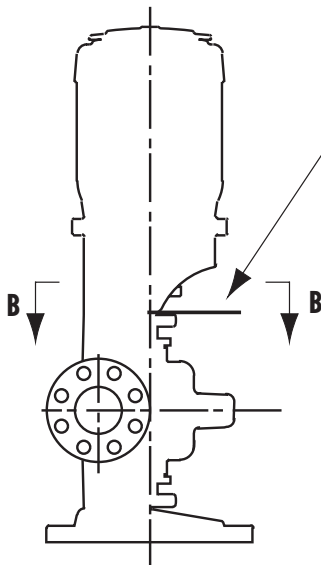

AURORA® FIRE PUMPS

OPTION 78 - SPLASH PARTITION

SPLASH PARTITION FOR HORIZONTAL SINGLE & MULTI-STAGE FIRE PUMPS

PUMP SIZE	2-1/2-481-10	4-481-11	4-481-15	5-481-11	6-481-11	6-481-15	6-481-14HH	10-481-15
	3-481-10		4-485-15	5-481-15	5-481-17		6-481-18	10-481-18
A	12 (305)	12 (305)	14 (356)	14 (356)	14 (356)	18 (457)	18 (457)	20 (508)
B	16-3/4 (425)	19-3/4 (502)	20-3/4 (527)	22-1/4 (565)	22-1/4 (565)	26-1/4 (667)	27-1/2 (699)	36-3/4 (933)

NOTES:

1. Dimensions are in inches (mm) and may vary ±1/4 (6) inch.
2. Splash partitions are not available for diesel engine driven units.

SPLASH PARTITION FOR VERTICAL SINGLE STAGE FIRE PUMPS

PUMP SIZE	4-483-11	4-483-15	6-483-15
	5-483-11	5-483-15	6-483-18
C	12 (305)	14 (356)	17-1/2 (445)
D	8 (203)	10 (254)	13 (330)