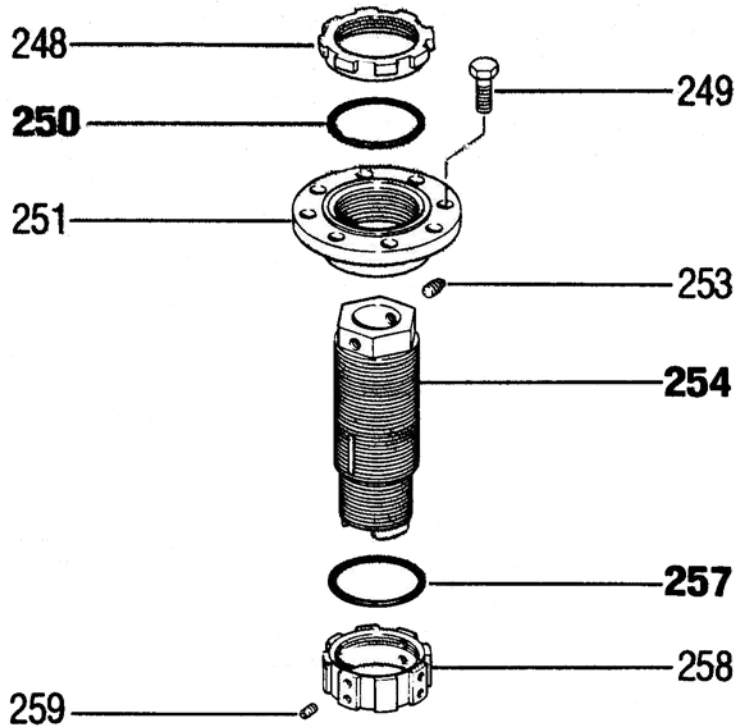

**AURORA 1110-1120-1130-1160 SERIES
REPAIR PARTS LIST
STANDARD TUBE
TENSION ASSEMBLY**

BOLD FACE PIECE NUMBERS INDICATE RECOMMENDED SPARE PARTS

© 1976 AURORA PUMP, NORTH AURORA, ILLINOIS

AURORA PUMP
A UNIT OF GENERAL SIGNAL
800 AIRPORT ROAD • NORTH AURORA, ILLINOIS • 60542