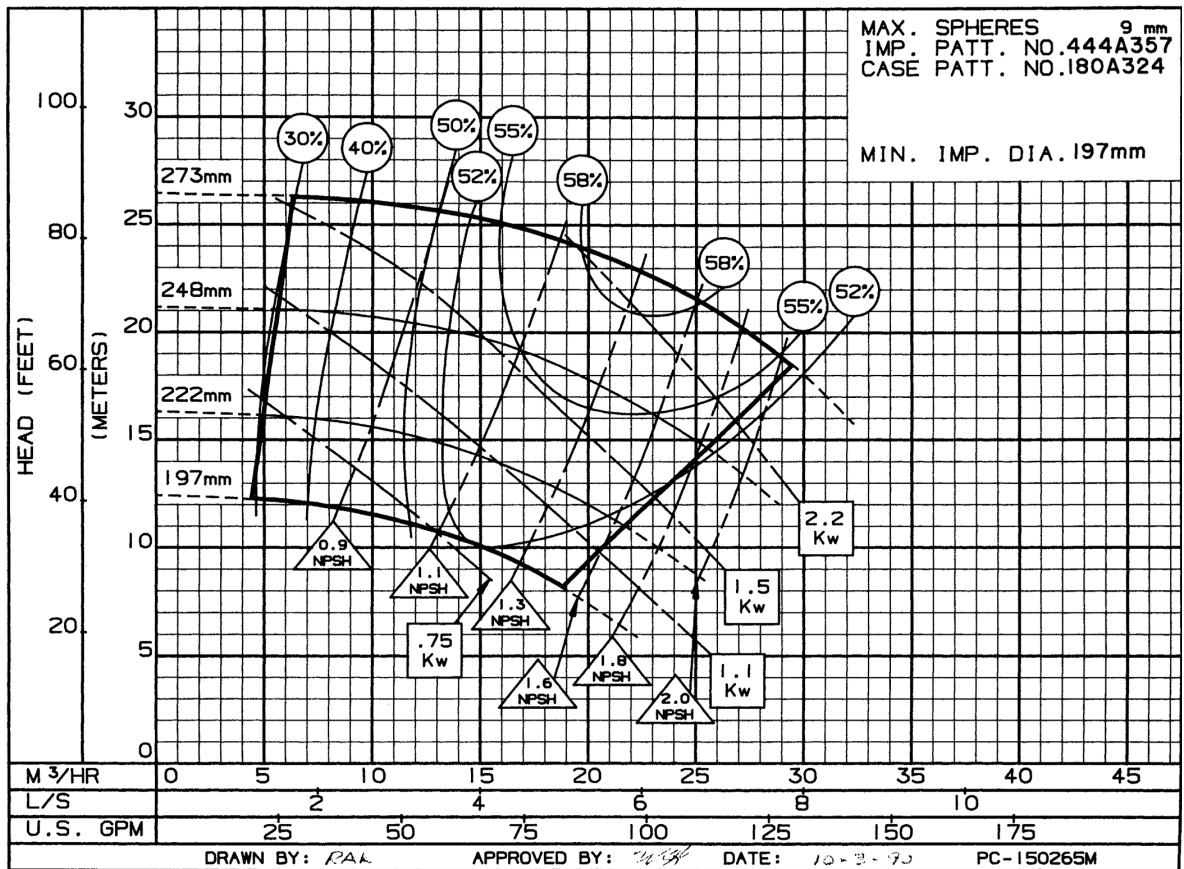

1-1/2"
25x3
15x3
1440 RPM
Impeller
444A357