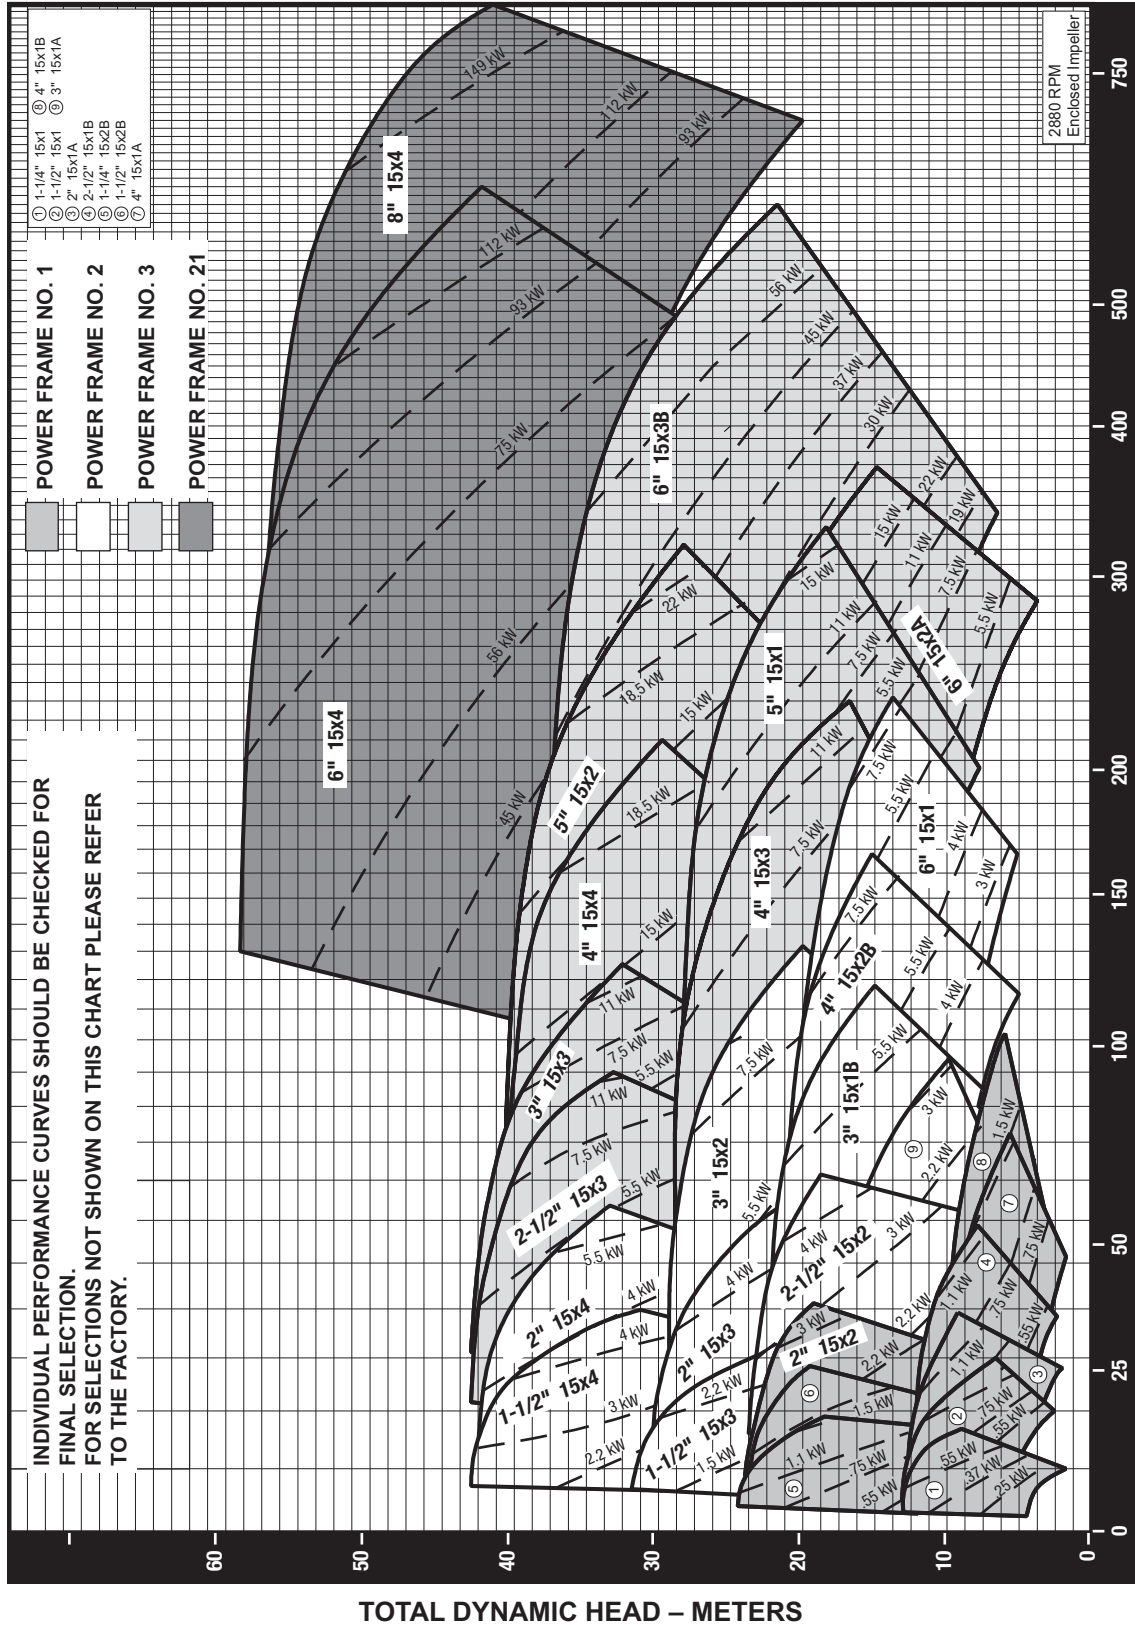

Maximum Horsepower	Close Coupled	Open Drip Proof	50
		TE & EX PR	50
	Frame Mounted		250