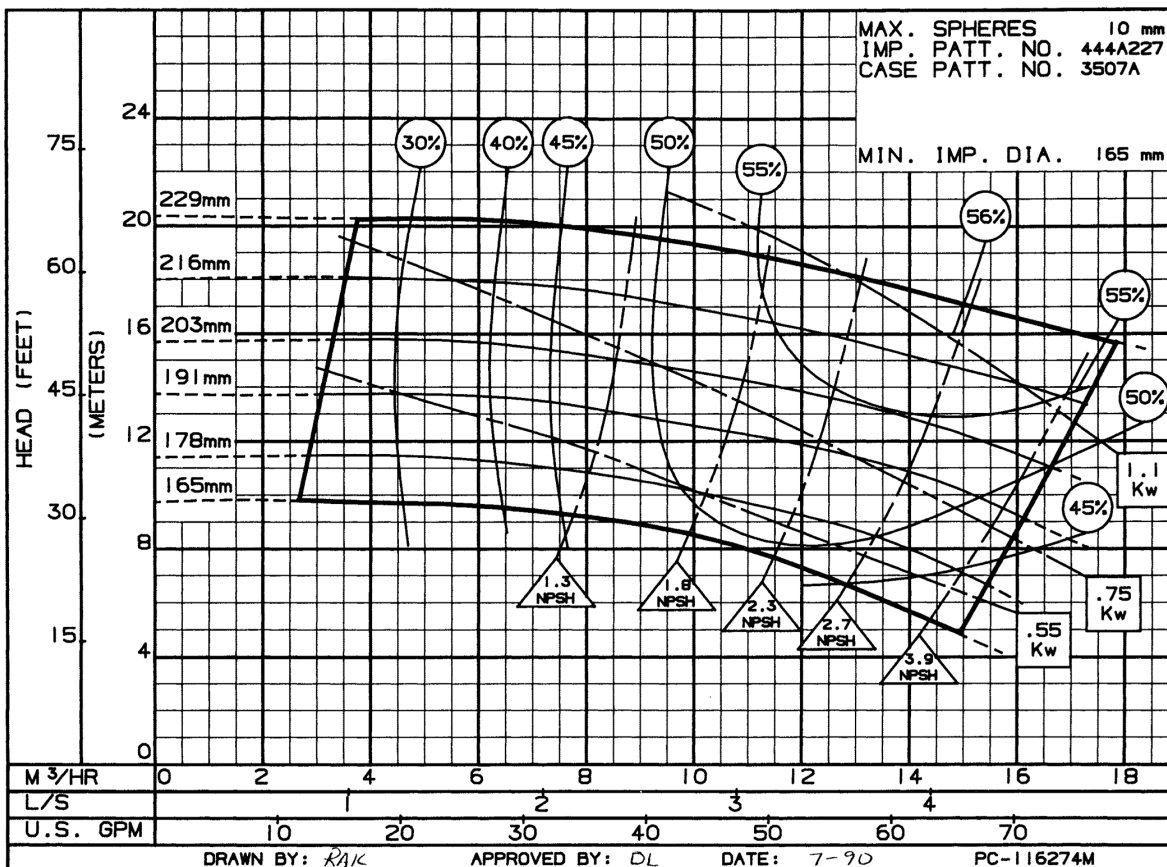

1-1/4"

25x2B
15x2B

1440 RPM

Impeller
444A227