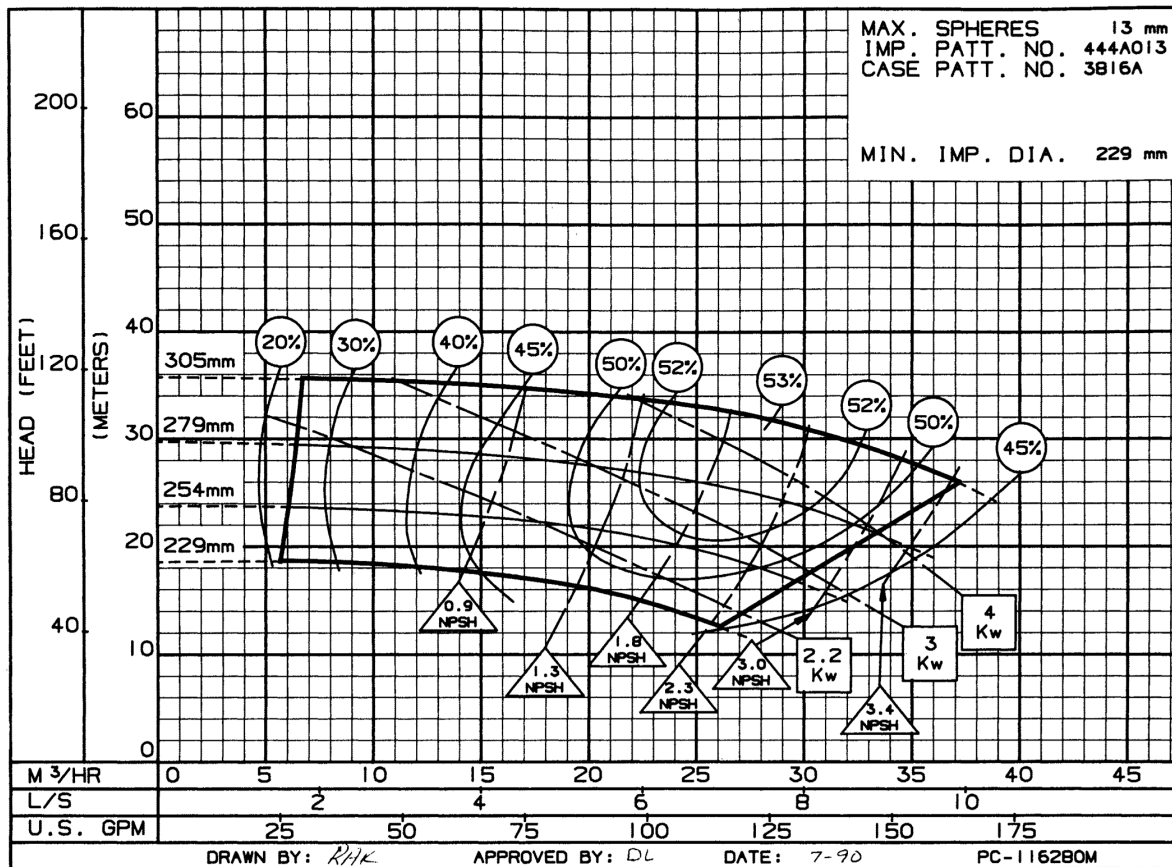

1-1/2"

25x4
15x4

1440 RPM

Impeller
444A013