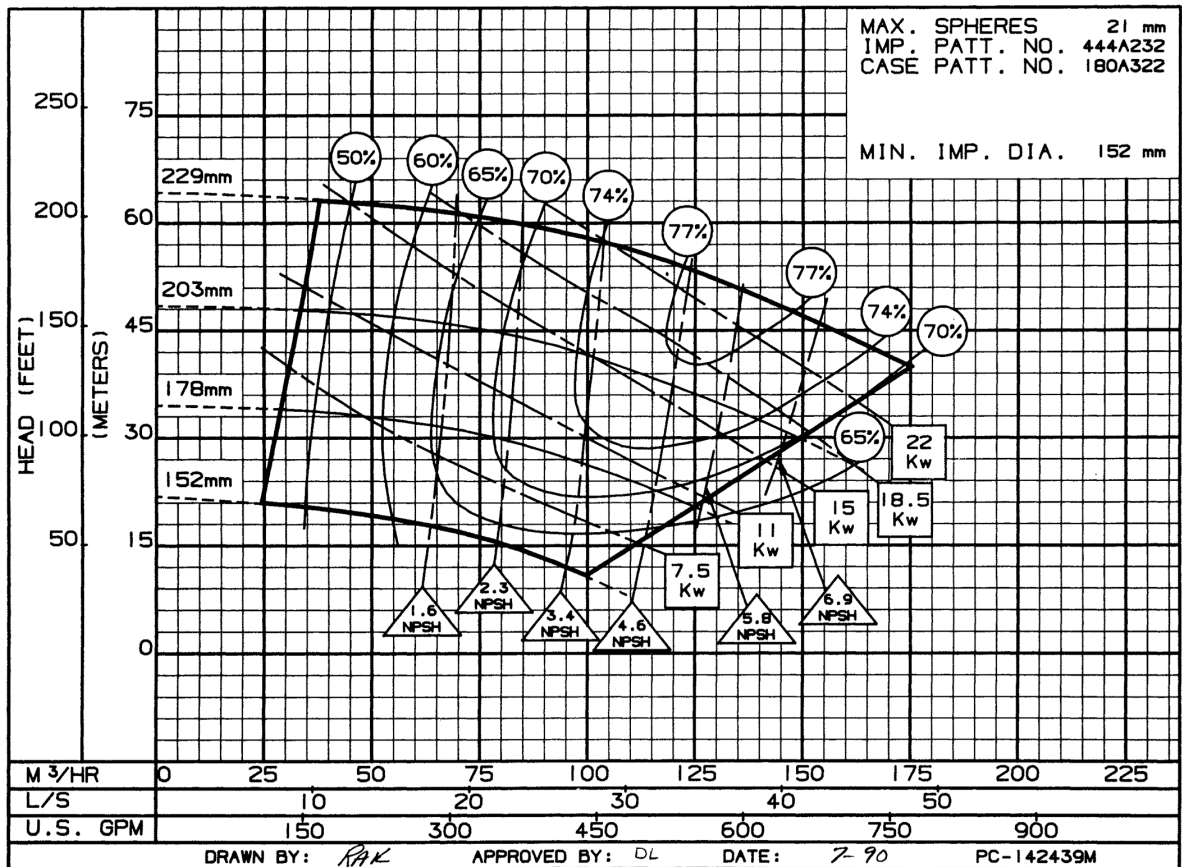

3"
25x1A
15x1A
2880 RPM
Impeller
444A232