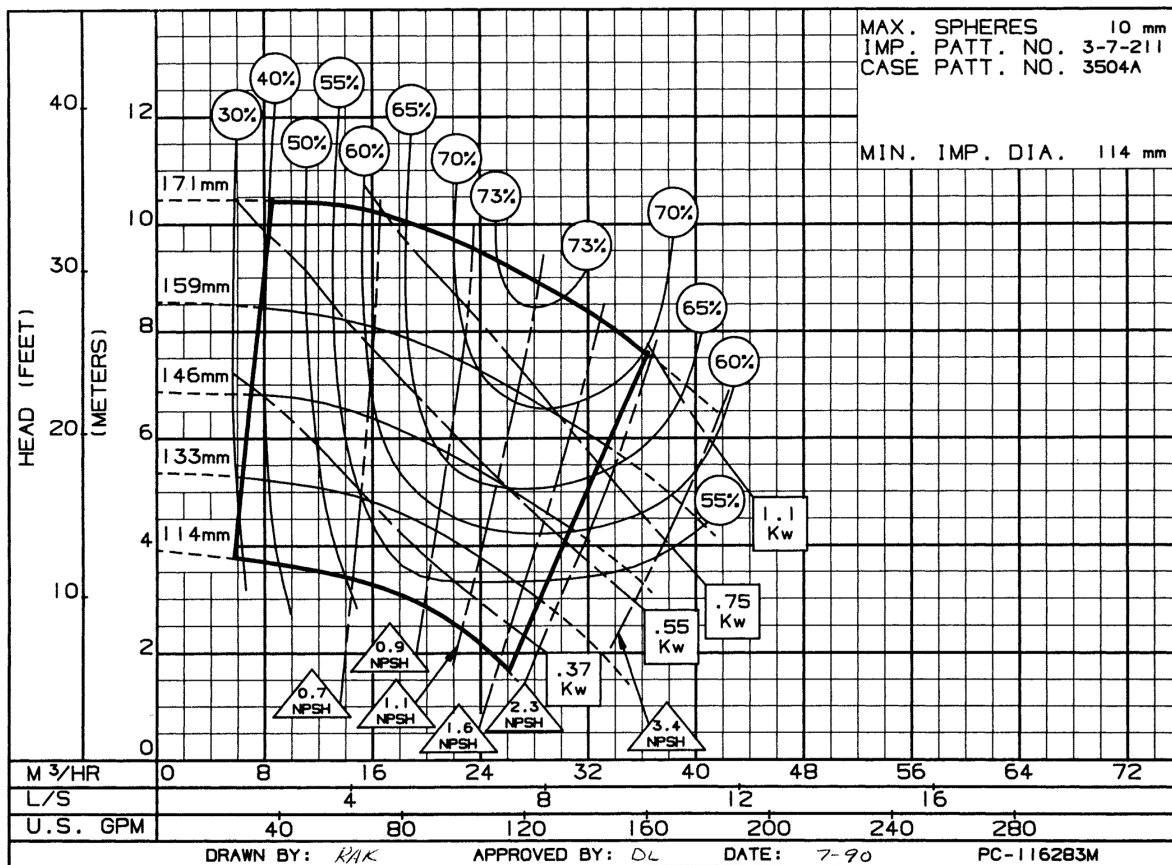

2"

25x1A
15x1A

1440 RPM

Impeller
3-7-211