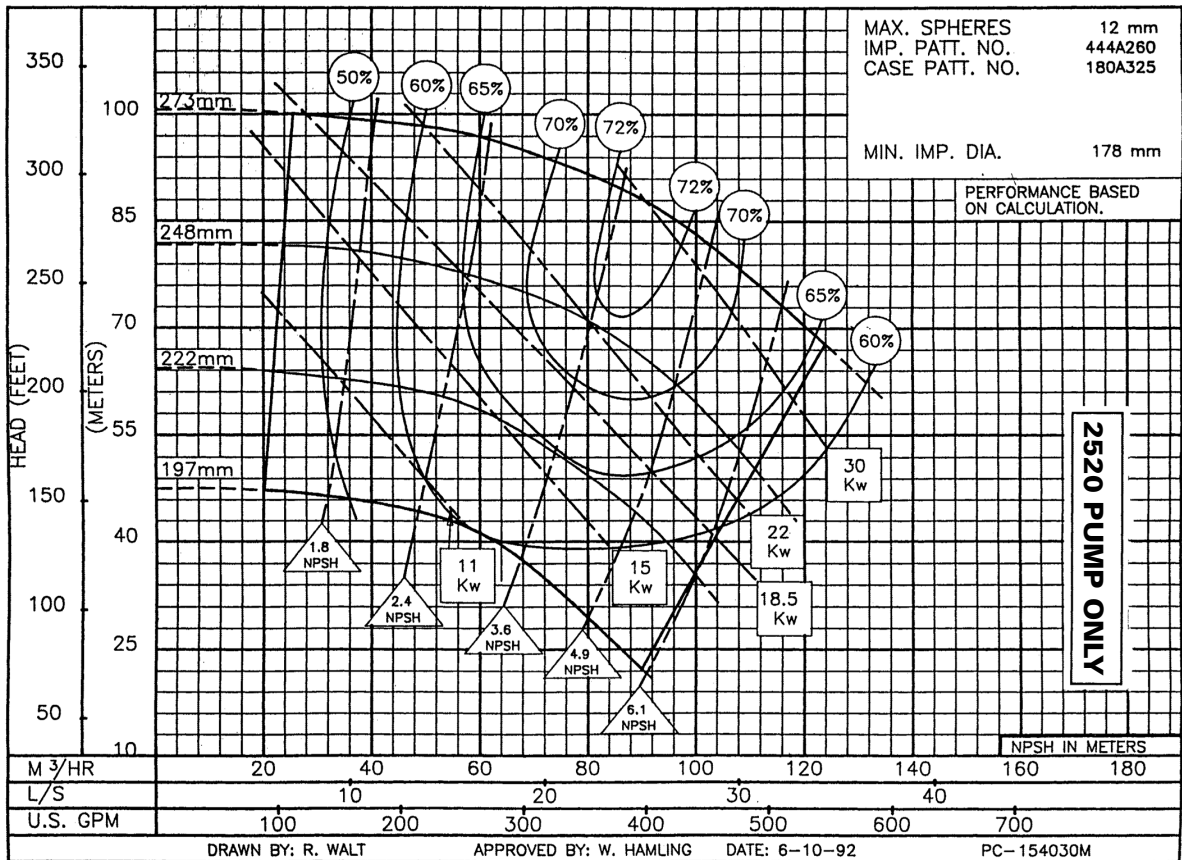

2"
2523

2880 RPM

Impeller
444A260