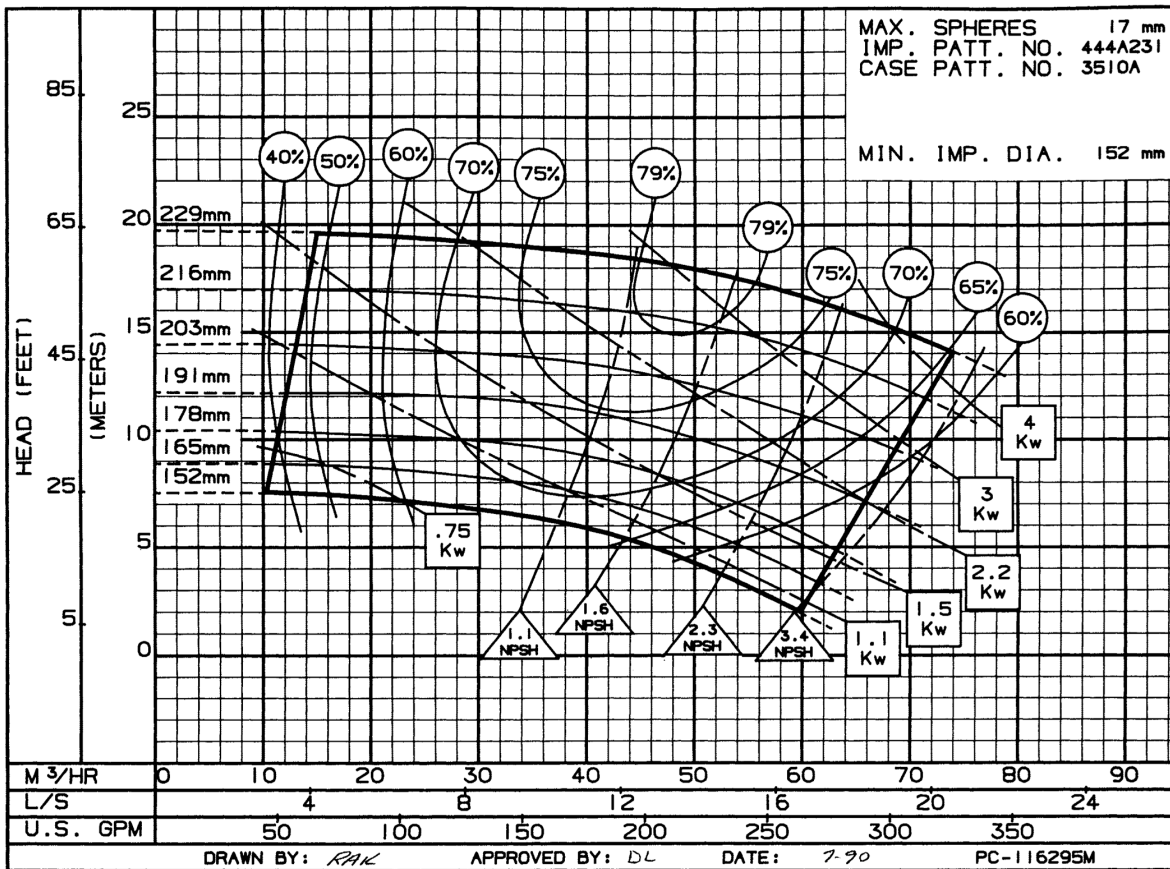

6"

25x2A
15x2A

1440 RPM

Impeller
444A263