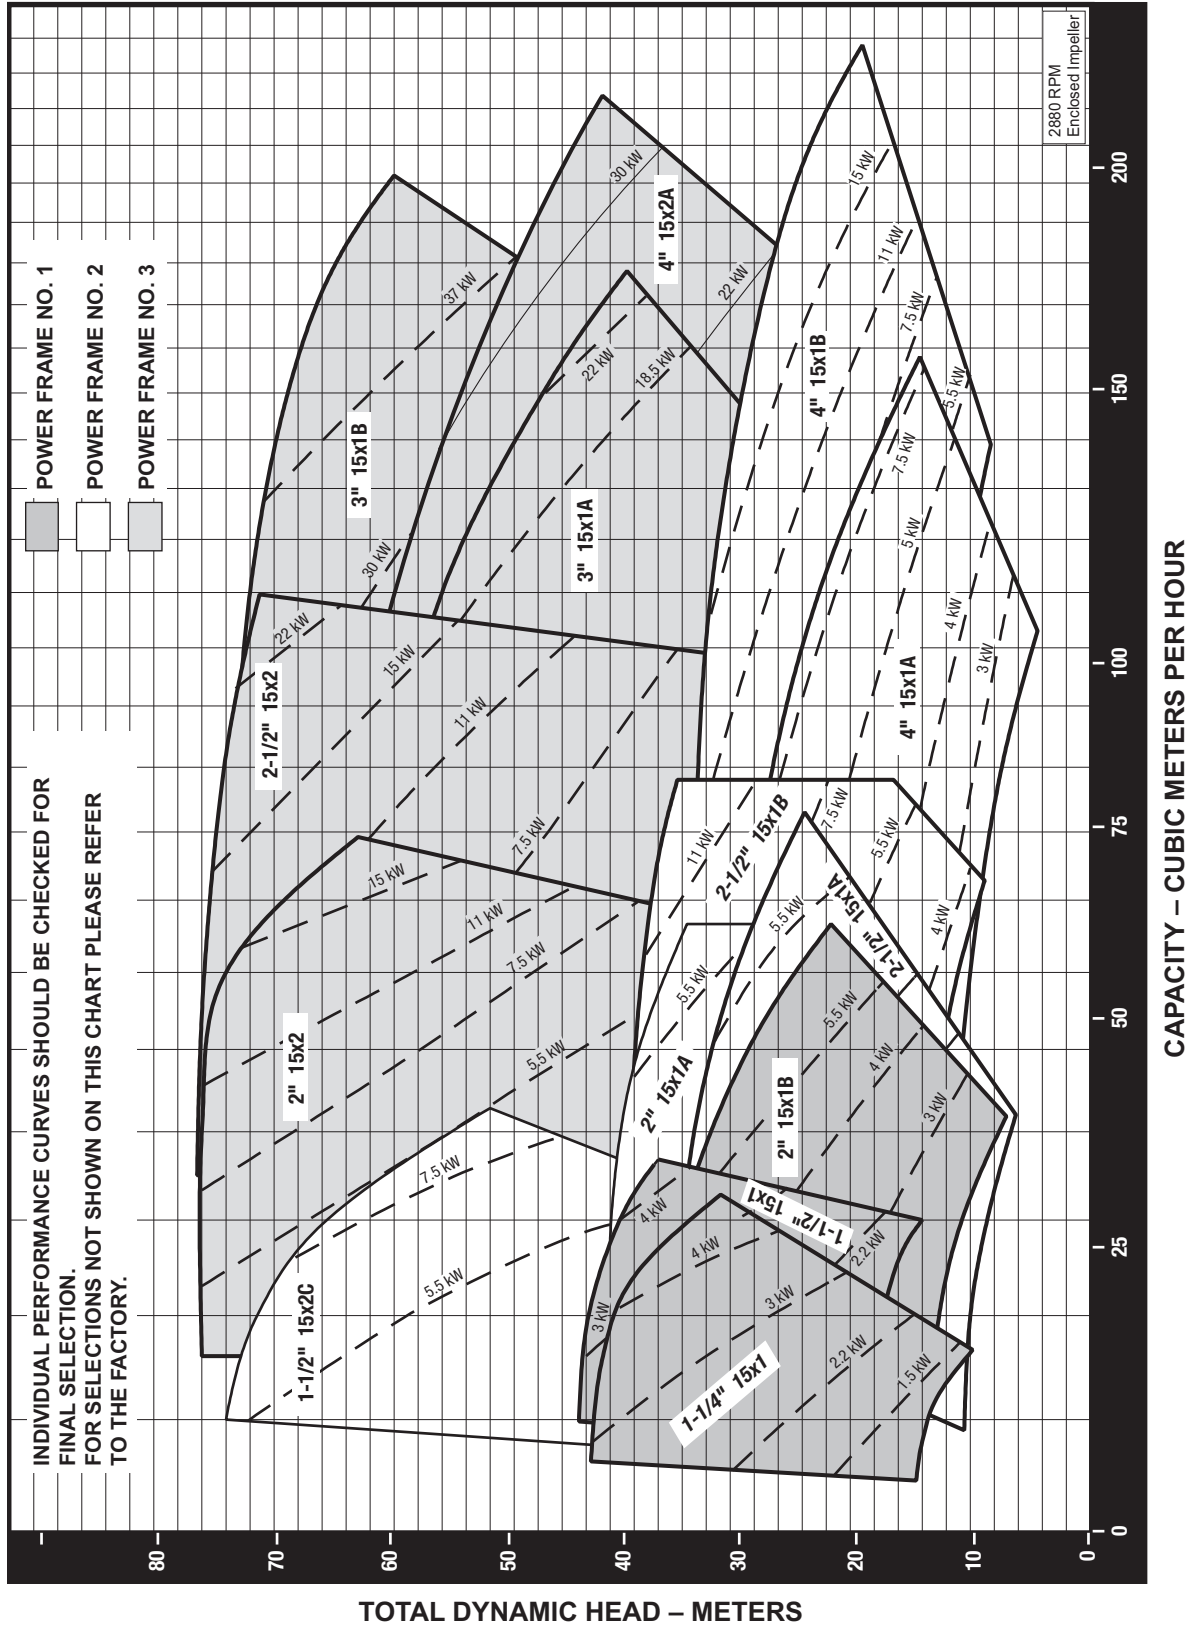

980 RPM

8" 1524A (444A294/180A338).....	085
---------------------------------	-----

Notes:

Maximum Horsepower	Close Coupled	Open Drip Proof	60
		TE & EX PR	50
	Frame Mounted		100

Maximum Horsepower	Close Coupled	Open Drip Proof	50
		TE & EX PR	50
	Frame Mounted		100