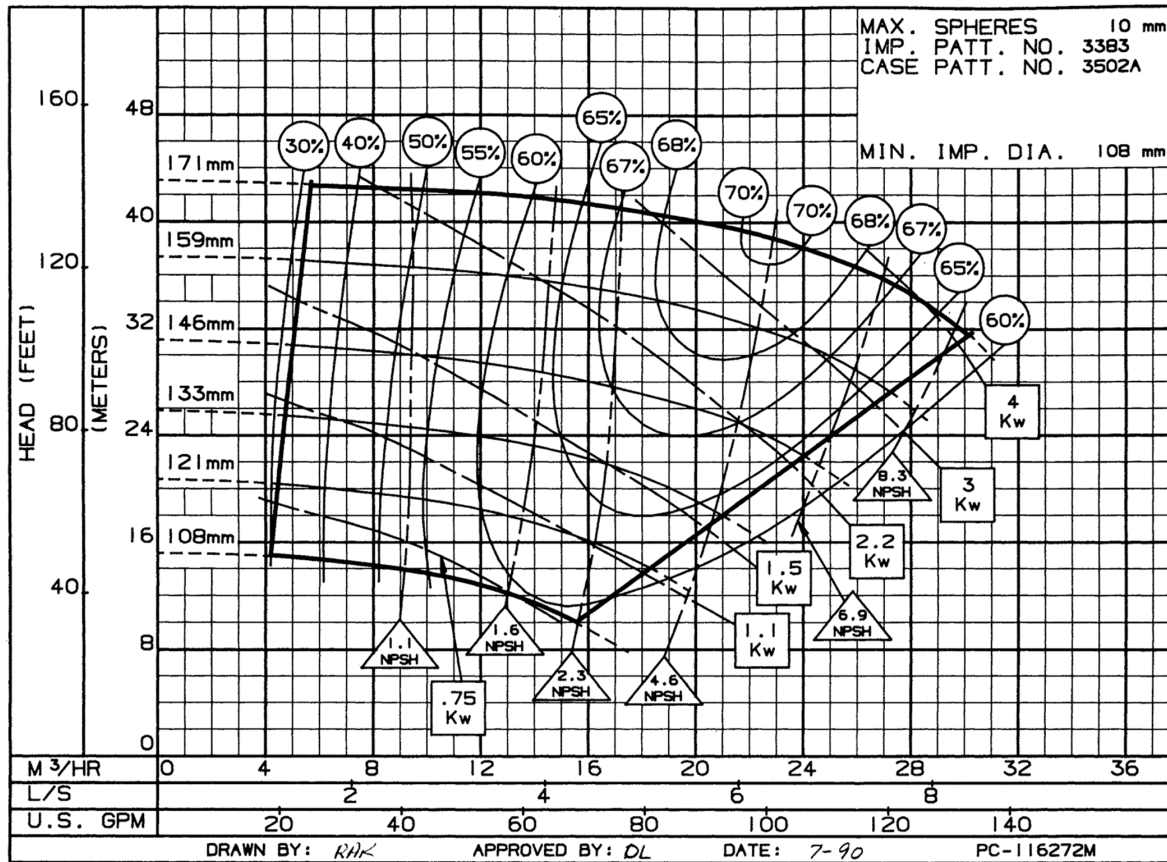

1-1/4"

25x1
15x1

2880 RPM

Impeller
3383