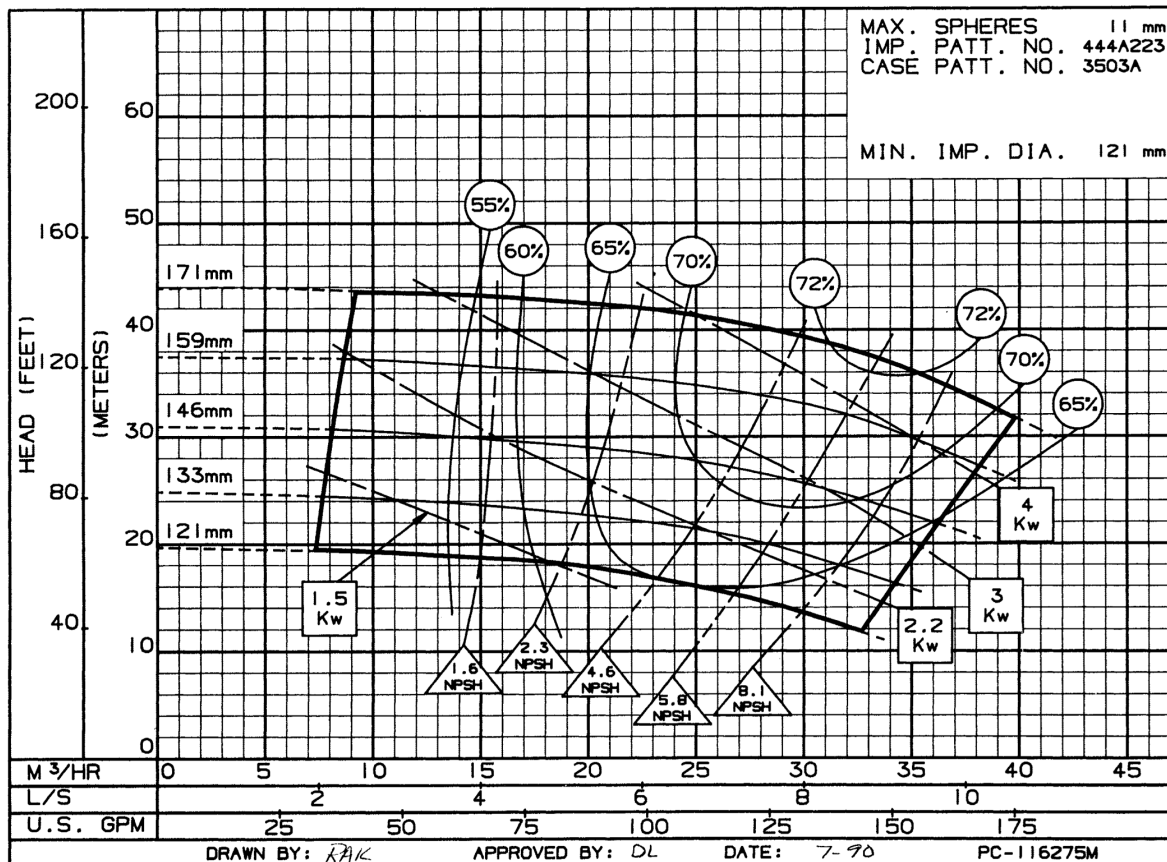

Maximum Horsepower	Close Coupled	Open Drip Proof	60
		TE & EX PR	50
	Frame Mounted		100

Maximum Horsepower	Close Coupled	Open Drip Proof	50
		TE & EX PR	50
	Frame Mounted		250

1-1/4"

25x1
15x1

2880 RPM

Impeller
3383