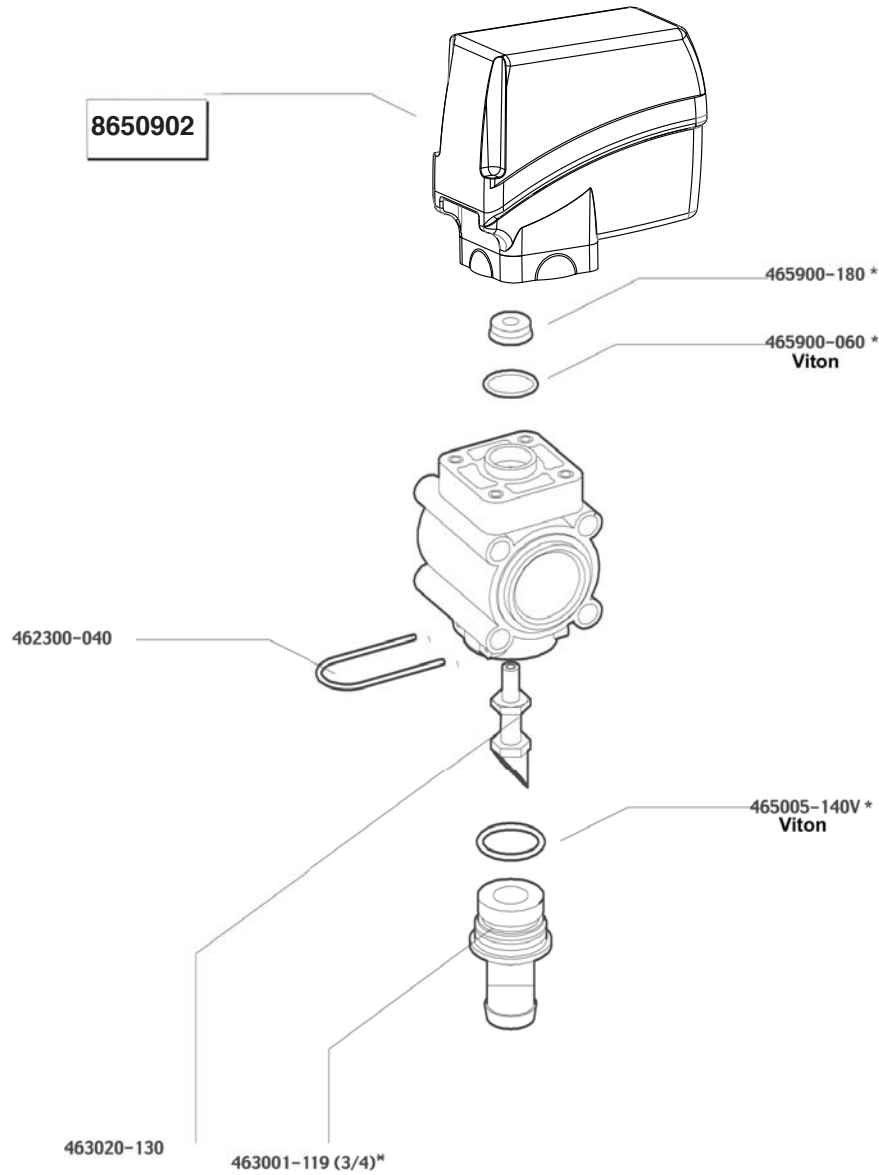

# Parts Breakdown

PROPORTIONAL CONTROL VALVE

PART NUMBER 8630D24S  
8630024S

\* = 463020-500 Gasket set