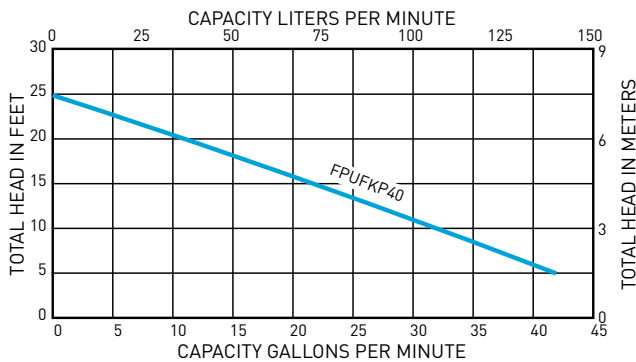

4/10 HP
FLOOD KIT

- Durable corrosion resistant thermoplastic pump (FPOS3000X)
- High performing pump draws water down to 7/16"
- 25' durable cloth hose is easy to attach with corrosion resistant cam locks (MHC25)
- Storage and carrying cage can also be used to filter large debris during dewatering

PERFORMANCE CURVE

PERFORMANCE

Model	HP	Discharge Height Above Pumping Level (GPH)					Max Lift	Discharge	Switch Type	Cord Length	Solids Handling
		0'	5'	10'	15'	20'					
FPUFKP40	4/10	3,000	2,500	1,900	1,320	750	25'	1-1/4"	Manual	15'	1/4"

ORDERING INFORMATION

Model	UPC	Carton (L x W x H)	Pallet Qty	Weight
FPUFKP40	022315382343	15.75" x 11.75" x 12.5"	24	17.2 lbs.