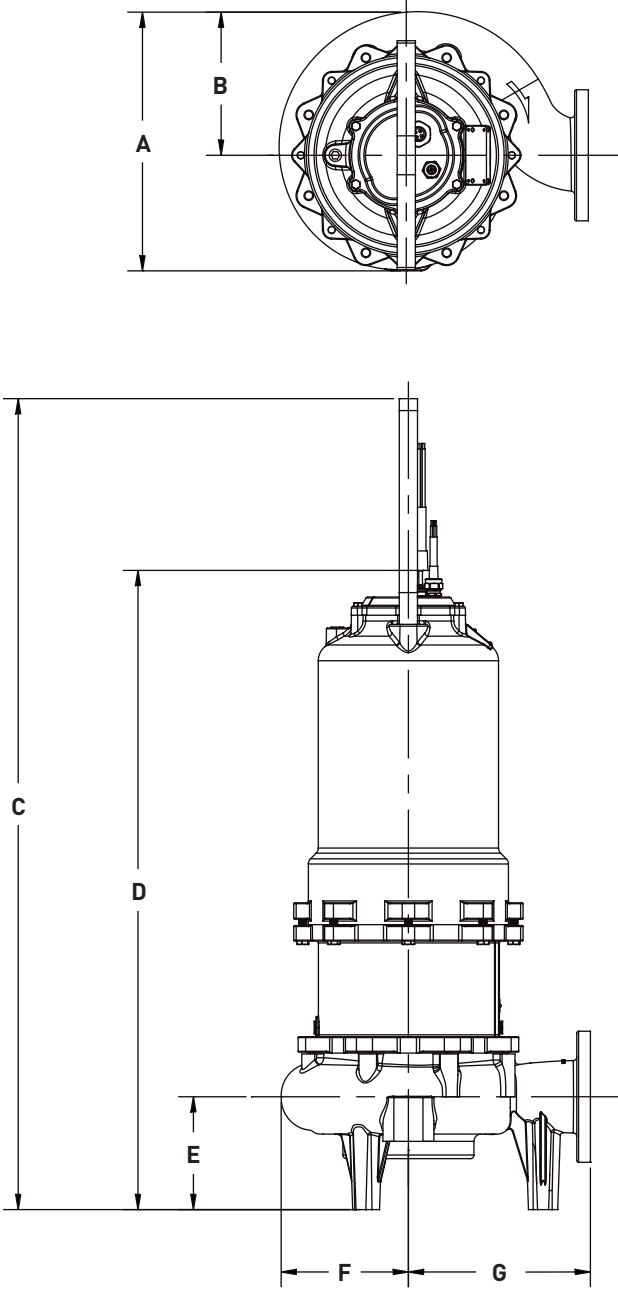

Dimensional Data – S4L(X)P

FRAME SIZE: 280

DISCONTINUED. FOR REFERENCE ONLY.

	A	B	C	D	E	F	G
S4L(X)P	18.29	9.98	57.31	46.86	7.75	9.13	14.50

ALL DIMENSIONS IN INCHES
 NOTE: CASTING DIMENSIONS MAY VARY ± 1/8"