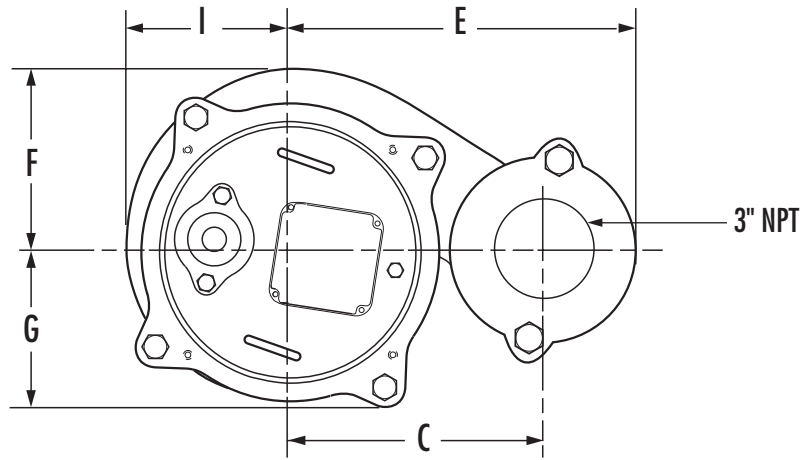

# Dimensional Data – SB3S

	<b>A</b>	<b>B</b>	<b>C</b>	<b>D</b>	<b>E</b>	<b>F</b>	<b>G</b>	<b>H</b>	<b>I</b>
<b>SB3S</b>	20-5/8	8-3/4	7-7/8	4-3/8	10-11/16	5-13/16	4-13/16	18-1/16	5-7/32

ALL DIMENSIONS IN INCHES  
NOTE: CASTING DIMENSIONS MAY VARY ± 1/8"