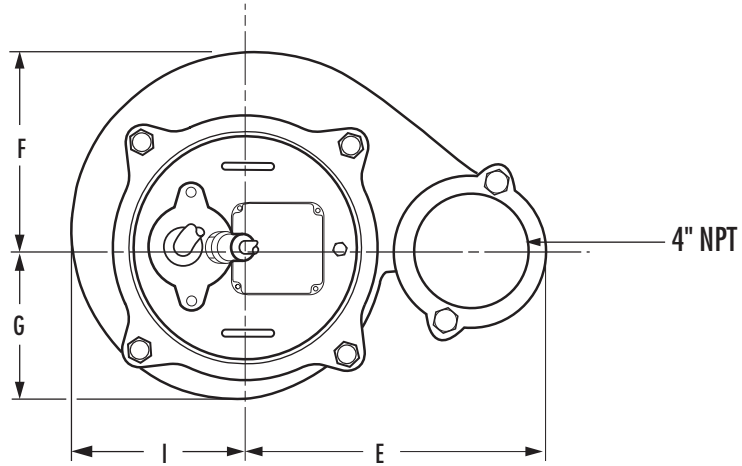

Dimensional Data – SB4SD

	A	B	C	D	E	F	G	H	I
SB4SD	29	11-1/4	8-9/32	6-5/8	11-1/8	7-1/8	5-15/16	23-1/2	6-1/2

ALL DIMENSIONS IN INCHES
NOTE: CASTING DIMENSIONS MAY VARY ± 1/8"