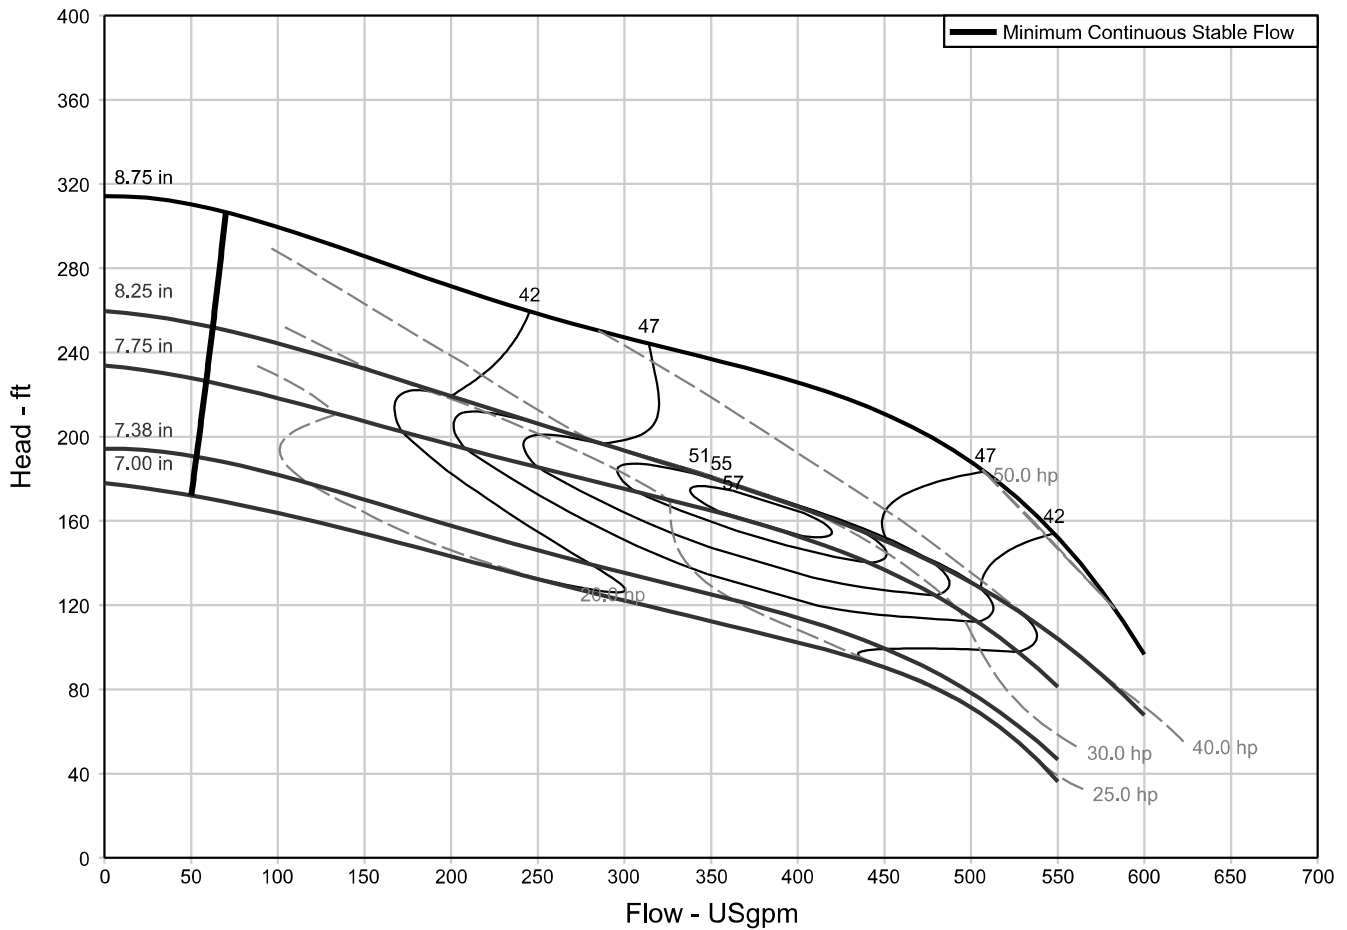

# SUBMERSIBLE SOLIDS HANDLING PUMPS

4SD(X) SERIES, RPM: 3500, DISCHARGE: 4"

1101 Myers Parkway  
Ashland, OH 44805  
Ph: 855.274.8948  
Fx: 800.426.9446

490 Pinebush Rd., Unit 4  
Cambridge, Ontario N1T 0A5, Canada  
Ph: 800.363.7867  
Fx: 888.606.5484