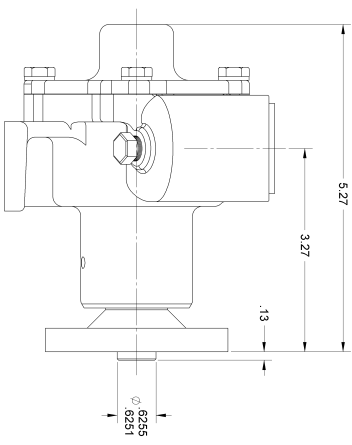

ITEM NO.	PART NUMBER	DESCRIPTION	QTY.
2	97176	SHAFT	1
3	11245	BODY IMPREGNATED	1
4	04257	BALL BEARING	1
5	04259	INT. RETAINING RING	1
6	04258	EXT. RETAINING RING	1
7	10926	WAL. SEAL	2
8	10926	WAL. SEAL	2
9	10944	SEAL SEAT	1
10	10815	CAM	1
11	04432	IMPELLER KEY	1
12	06933	WOODRUFF KEY	1
13	10183	BUSHING - GRAPHITE	1
14	01311	DOVETAIL PIN	2
15	10931	GASKER - FIBRE	1
16	17485	CAP SCREW 1/4-20	4
17	02710	LOCKWASHER	4
18	02710	LOCKWASHER	4
19	18390	PLUG - PLASTIC	2
20	19996	CAM WASHER	2
21	19995	SCREW 1/4-20 ROUND HD	1

1. NOTES:
1. USE PAC-FEASE OR EQUIV. WHEN ASSEMBLING WATER SEAL TO SHAFT.
  2. TORQUE CAP SCREWS TO 5 - 8 FT/LBS.
  3. PRESSURE TEST PUMP TO 20 PSI.
  4. APPLY BEAD OF PERMATEX AROUND THREADED HOLE IN CAM PRIOR TO ASSEMBLY.
  5. USE COOLANT TO AID IN INSTALLATION OF RUBBER IMPELLER.

REV.	CHG.	DATE	DESCRIPTION
1	1	11/12/2003	REVISIONS
2	1	11/12/2003	REVISIONS
3	1	11/12/2003	REVISIONS
4	1	11/12/2003	REVISIONS
5	1	11/12/2003	REVISIONS
6	1	11/12/2003	REVISIONS
7	1	11/12/2003	REVISIONS
8	1	11/12/2003	REVISIONS
9	1	11/12/2003	REVISIONS
10	1	11/12/2003	REVISIONS
11	1	11/12/2003	REVISIONS
12	1	11/12/2003	REVISIONS
13	1	11/12/2003	REVISIONS
14	1	11/12/2003	REVISIONS
15	1	11/12/2003	REVISIONS
16	1	11/12/2003	REVISIONS
17	1	11/12/2003	REVISIONS
18	1	11/12/2003	REVISIONS
19	1	11/12/2003	REVISIONS
20	1	11/12/2003	REVISIONS
21	1	11/12/2003	REVISIONS

REV.	CHG.