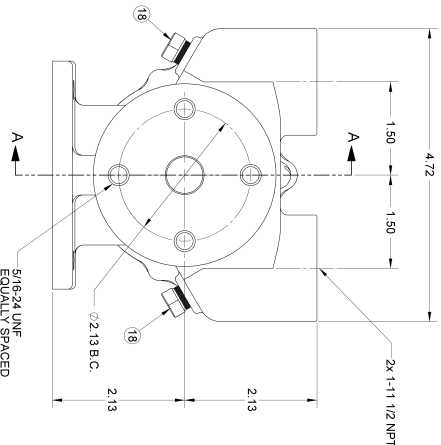

ITEM NO.	PART NUMBER	DESCRIPTION	QTY.
2	97176	SHAFT	1
3	11245	BODY IMPREGNATED	1
4	04257	BALL BEARING	1
5	04259	INT. RETAINING RING	1
6	04258	EXT. RETAINING RING	1
7	10926	WAL. SEAL	2
8	10926	WAL. SEAL	2
9	10944	SEAL SEAT	1
10	10815	CAM	1
11	04432	IMPELLER KEY	1
12	06933	WOODRUFF KEY	1
13	10183	BUSHING - GRAPHITE	1
14	01311	DOVETAIL PIN	2
15	10931	GASKER - FIBRE	1
16	17485	CAP SCREW 1/4-20	4
17	02710	LOCKWASHER	4
18	02710	LOCKWASHER	4
19	18390	PLUG - PLASTIC	2
20	19996	CAM WASHER	2
21	19995	SCREW 1/4-20 ROUND HD	1

1. NOTES:
1. USE PAC-FEASE OR EQUIV. WHEN ASSEMBLING WATER SEAL TO SHAFT.
  2. TORQUE CAP SCREWS TO 5 - 8 FT/LBS.
  3. PRESSURE TEST PUMP TO 20 PSI.
  4. APPLY BEAD OF PERMATEX AROUND THREADED HOLE IN CAM PRIOR TO ASSEMBLY.
  5. USE COOLANT TO AID IN INSTALLATION OF RUBBER IMPELLER.

REV.	CHG.	DATE	DESCRIPTION
1	1	11/12/2003	REVISIONS
2	1	11/12/2003	REVISIONS
3	1	11/12/2003	REVISIONS
4	1	11/12/2003	REVISIONS
5	1	11/12/2003	REVISIONS
6	1	11/12/2003	REVISIONS
7	1	11/12/2003	REVISIONS
8	1	11/12/2003	REVISIONS
9	1	11/12/2003	REVISIONS
10	1	11/12/2003	REVISIONS
11	1	11/12/2003	REVISIONS
12	1	11/12/2003	REVISIONS
13	1	11/12/2003	REVISIONS
14	1	11/12/2003	REVISIONS
15	1	11/12/2003	REVISIONS
16	1	11/12/2003	REVISIONS
17	1	11/12/2003	REVISIONS
18	1	11/12/2003	REVISIONS
19	1	11/12/2003	REVISIONS
20	1	11/12/2003	REVISIONS
21	1	11/12/2003	REVISIONS

REV.	CHG.