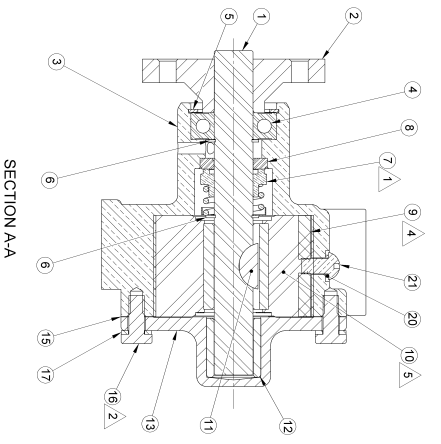

ITEM NO.	PART NUMBER	DESCRIPTION	QTY.
2	97176	SHAFT	1
3	11245	BODY IMPREGNATED	1
4	04257	BALL BEARING	1
5	04259	INT. RETAINING RING	1
6	04258	EXT. RETAINING RING	1
7	10926	WAL. SEAL	2
8	10926	WAL. SEAL	2
9	10944	SEAL SEAT	1
10	10815	CAM	1
11	04432	IMPELLER KEY	1
12	06933	WOODRUFF KEY	1
13	10183	BUSHING - GRAPHITE	1
14	01311	DOVETAIL PIN	2
15	10931	GASKER - FIBRE	1
16	17485	CAP SCREW 1/4-20	4
17	02710	LOCKWASHER	4
18	02710	LOCKWASHER	4
19	18390	PLUG - PLASTIC	2
20	19996	CAM WASHER	2
21	19995	SCREW 1/4-20 ROUND HD	1

1. NOTES:
1. USE PAC-FEASE OR EQUIV. WHEN ASSEMBLING WATER SEAL TO SHAFT.
  2. TORQUE CAP SCREWS TO 5 - 8 FT/LBS.
  3. PRESSURE TEST PUMP TO 20 PSI.
  4. APPLY BEAD OF PERMATEX AROUND THREADED HOLE IN CAM PRIOR TO ASSEMBLY.
  5. USE COOLANT TO AID IN INSTALLATION OF RUBBER IMPELLER.

REV.	CHG.	DATE	DESCRIPTION
1	1	11/12/2003	REVISIONS
2	1	11/12/2003	REVISIONS
3	1	11/12/2003	REVISIONS
4	1	11/12/2003	REVISIONS
5	1	11/12/2003	REVISIONS
6	1	11/12/2003	REVISIONS
7	1	11/12/2003	REVISIONS
8	1	11/12/2003	REVISIONS
9	1	11/12/2003	REVISIONS
10	1	11/12/2003	REVISIONS
11	1	11/12/2003	REVISIONS
12	1	11/12/2003	REVISIONS
13	1	11/12/2003	REVISIONS
14	1	11/12/2003	REVISIONS
15	1	11/12/2003	REVISIONS
16	1	11/12/2003	REVISIONS
17	1	11/12/2003	REVISIONS
18	1	11/12/2003	REVISIONS
19	1	11/12/2003	REVISIONS
20	1	11/12/2003	REVISIONS
21	1	11/12/2003	REVISIONS

REV.	CHG.