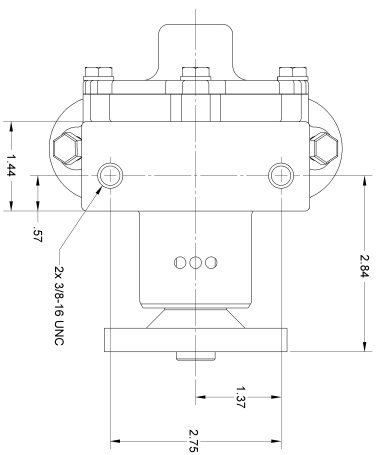

ITEM NO.	PART NUMBER	DESCRIPTION	QTY.
2	97176	SHAFT	1
3	11245	BODY IMPREGNATED	1
4	04257	BALL BEARING	1
5	04259	INT. RETAINING RING	1
6	04258	EXT. RETAINING RING	1
7	10926	WAL. SEAL	2
8	10926	WAL. SEAL	2
9	10944	SEAL SEAT	1
10	10815	CAM	1
11	04432	IMPELLER KEY	1
12	06933	WOODRUFF KEY	1
13	10183	BUSHING - GRAPHITE	1
14	01311	DOVETAIL PIN	2
15	10931	GASKER - FIBRE	1
16	17485	CAP SCREW 1/4-20	4
17	02710	LOCKWASHER	4
18	02710	LOCKWASHER	4
19	18390	PLUG - PLASTIC	2
20	19996	CAM WASHER	2
21	19995	SCREW 1/4-20 ROUND HD	1

1. NOTES:
1. USE PAC-FEASE OR EQUIV. WHEN ASSEMBLING WATER SEAL TO SHAFT.
  2. TORQUE CAP SCREWS TO 5 - 8 FT/LBS.
  3. PRESSURE TEST PUMP TO 20 PSI.
  4. APPLY BEAD OF PERMATEX AROUND THREADED HOLE IN CAM PRIOR TO ASSEMBLY.
  5. USE COOLANT TO AID IN INSTALLATION OF RUBBER IMPELLER.

REV.	CHG.	DATE	DESCRIPTION
1	1	11/12/2003	REVISIONS
2	1	11/12/2003	REVISIONS
3	1	11/12/2003	REVISIONS
4	1	11/12/2003	REVISIONS
5	1	11/12/2003	REVISIONS
6	1	11/12/2003	REVISIONS
7	1	11/12/2003	REVISIONS
8	1	11/12/2003	REVISIONS
9	1	11/12/2003	REVISIONS
10	1	11/12/2003	REVISIONS
11	1	11/12/2003	REVISIONS
12	1	11/12/2003	REVISIONS
13	1	11/12/2003	REVISIONS
14	1	11/12/2003	REVISIONS
15	1	11/12/2003	REVISIONS
16	1	11/12/2003	REVISIONS
17	1	11/12/2003	REVISIONS
18	1	11/12/2003	REVISIONS
19	1	11/12/2003	REVISIONS
20	1	11/12/2003	REVISIONS
21	1	11/12/2003	REVISIONS

REV.	CHG.