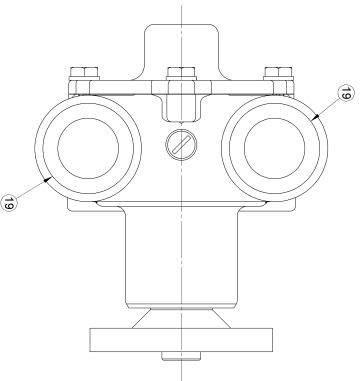

ITEM NO.	PART NUMBER	DESCRIPTION	QTY.
2	97176	SHAFT	1
3	11245	BODY IMPREGNATED	1
4	04257	BALL BEARING	1
5	04259	INT. RETAINING RING	1
6	04258	EXT. RETAINING RING	1
7	10926	WAL. SEAL	2
8	10926	WAL. SEAL	2
9	10944	SEAL SEAT	1
10	10815	CAM	1
11	04432	IMPELLER KEY	1
12	06933	WOODRUFF KEY	1
13	10183	BUSHING - GRAPHITE	1
14	01311	DOVETAIL PIN	2
15	10931	GASKER - FIBRE	1
16	17485	CAP SCREW 1/4-20	4
17	02710	LOCKWASHER	4
18	02710	LOCKWASHER	4
19	18390	PLUG - PLASTIC	2
20	19996	CAM WASHER	2
21	19995	SCREW 1/4-20 ROUND HD	1

1. NOTES:
1. USE PAC-FEASE OR EQUIV. WHEN ASSEMBLING WATER SEAL TO SHAFT.
  2. TORQUE CAP SCREWS TO 5 - 8 FT/LBS.
  3. PRESSURE TEST PUMP TO 20 PSI.
  4. APPLY BEAD OF PERMATEX AROUND THREADED HOLE IN CAM PRIOR TO ASSEMBLY.
  5. USE COOLANT TO AID IN INSTALLATION OF RUBBER IMPELLER.

REV.	CHG.	DATE	DESCRIPTION
1	1	11/12/2003	REVISIONS
2	1	11/12/2003	REVISIONS
3	1	11/12/2003	REVISIONS
4	1	11/12/2003	REVISIONS
5	1	11/12/2003	REVISIONS
6	1	11/12/2003	REVISIONS
7	1	11/12/2003	REVISIONS
8	1	11/12/2003	REVISIONS
9	1	11/12/2003	REVISIONS
10	1	11/12/2003	REVISIONS
11	1	11/12/2003	REVISIONS
12	1	11/12/2003	REVISIONS
13	1	11/12/2003	REVISIONS
14	1	11/12/2003	REVISIONS
15	1	11/12/2003	REVISIONS
16	1	11/12/2003	REVISIONS
17	1	11/12/2003	REVISIONS
18	1	11/12/2003	REVISIONS
19	1	11/12/2003	REVISIONS
20	1	11/12/2003	REVISIONS
21	1	11/12/2003	REVISIONS

REV.	CHG.