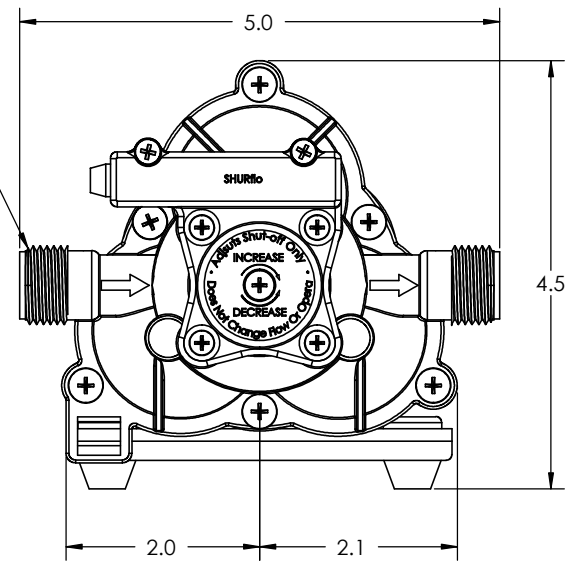

2 X 1/2-14  
NPSM Ports

# Installation Drawing 72

Wiring Removed For Clarity