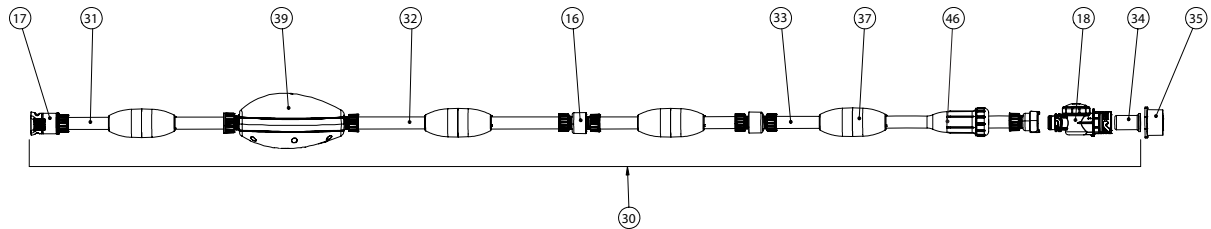

CALIFORNIA PROPOSITION 65 WARNING

⚠ **WARNING:** Cancer and Reproductive Harm.
⚠ **AVERTISSEMENT:** Peut Causer le Cancer et des Dommages au Système Reproducteur.
⚠ **ADVERTENCIA:** Cáncer y Daño Reproductivo.
www.p65warnings.ca.gov   PB20271A