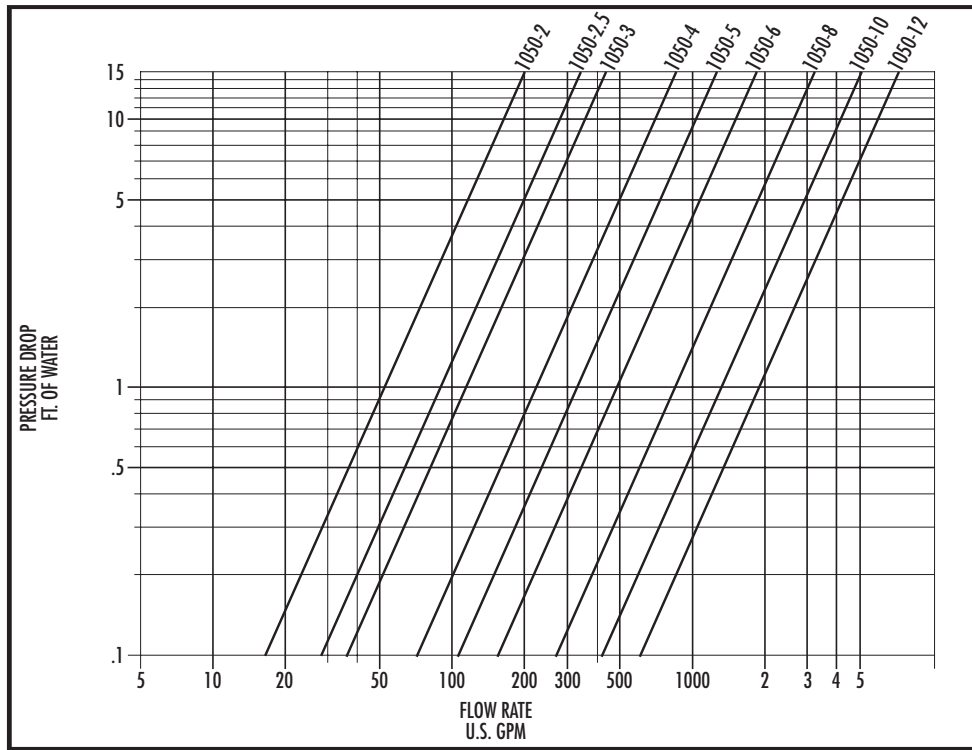

Model 1050-AE

Model 1050-AE1

Models 1050-2 to 1050-12 (without Strainer)

Models 1050-14 to 1050-24 (without Strainer)

**AURORA ACCESSORIES**

AIR SEPARATOR  
PRESSURE DROP CHARTS

Models 1050-2S to 1050-12S (with Strainer)

Models 1050-14S to 1050-24S (with Strainer)