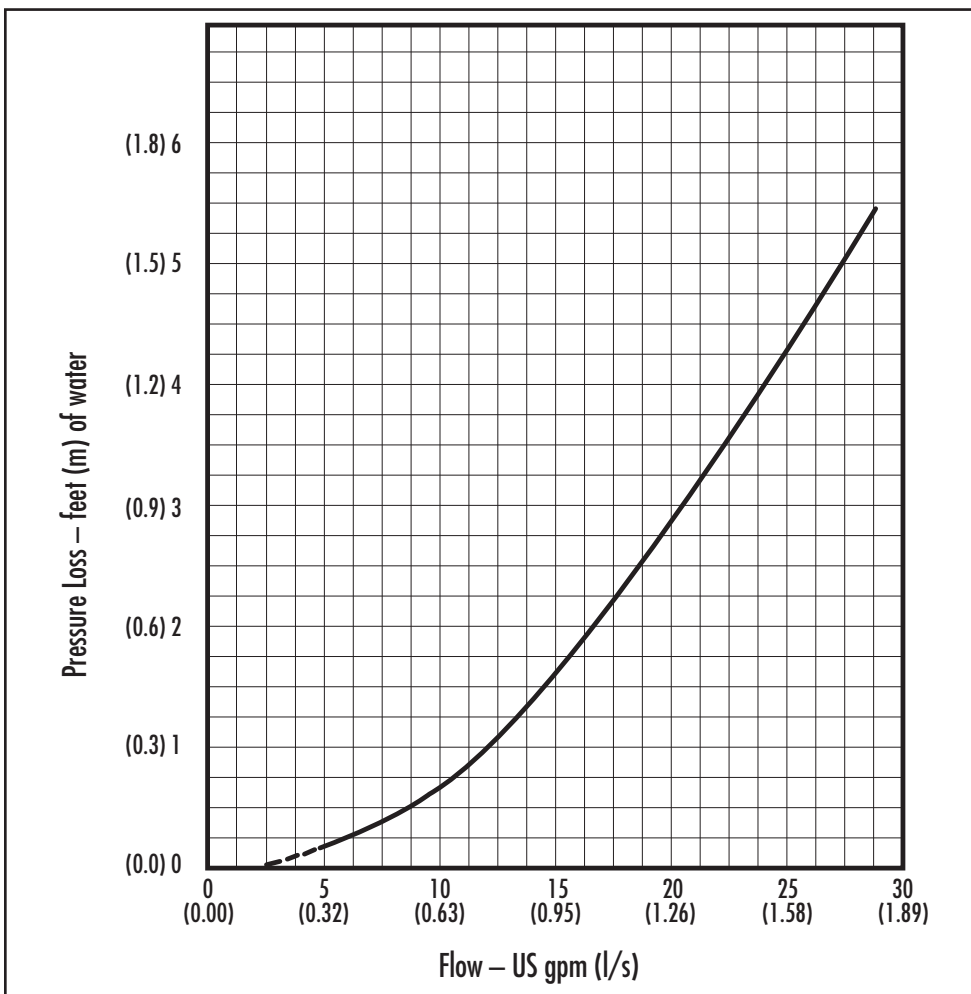

Model 1050-AE

Model 1050-AE1

Models 1050-2 to 1050-12 (without Strainer)

Models 1050-14 to 1050-24 (without Strainer)

**AURORA ACCESSORIES**

AIR SEPARATOR  
PRESSURE DROP CHARTS

Models 1050-2S to 1050-12S (with Strainer)

Models 1050-14S to 1050-24S (with Strainer)