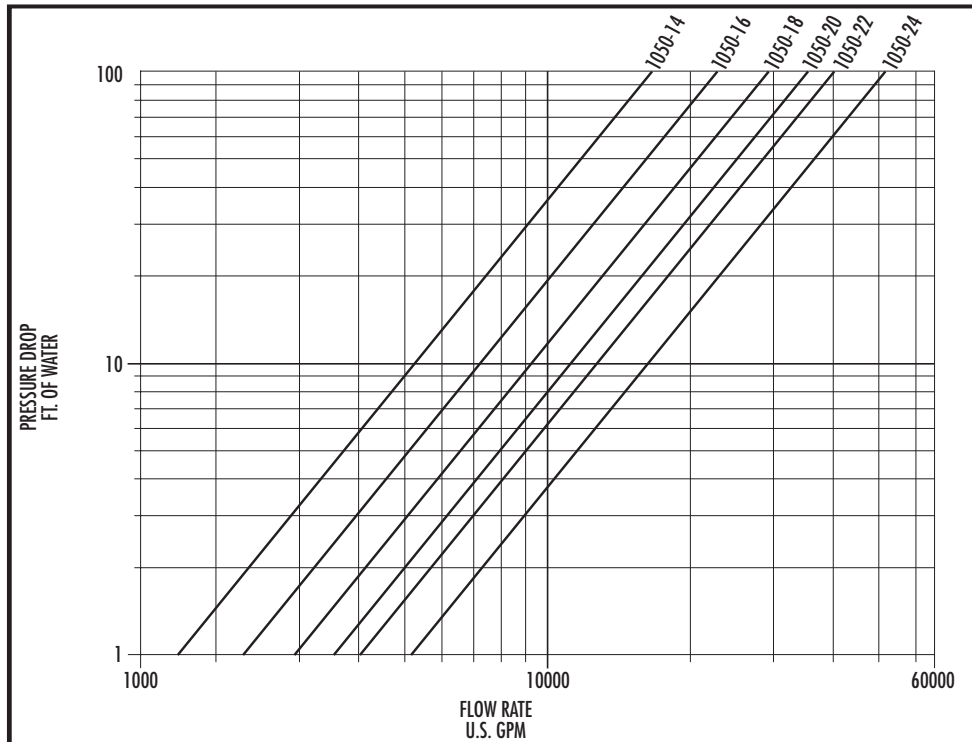

Model 1050-AE

Model 1050-AE1

Models 1050-2 to 1050-12 (without Strainer)

Models 1050-14 to 1050-24 (without Strainer)

**AURORA ACCESSORIES**

AIR SEPARATOR  
PRESSURE DROP CHARTS

Models 1050-2S to 1050-12S (with Strainer)

Models 1050-14S to 1050-24S (with Strainer)