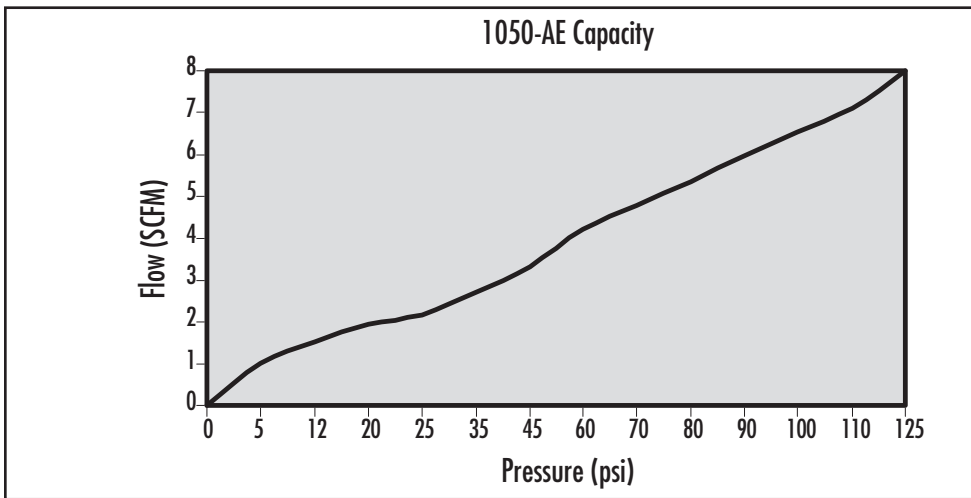

Model 1050-AE

Model 1050-AE1

Models 1050-2 to 1050-12 (without Strainer)

Models 1050-14 to 1050-24 (without Strainer)

**AURORA ACCESSORIES**

AIR SEPARATOR  
PRESSURE DROP CHARTS

Models 1050-2S to 1050-12S (with Strainer)

Models 1050-14S to 1050-24S (with Strainer)