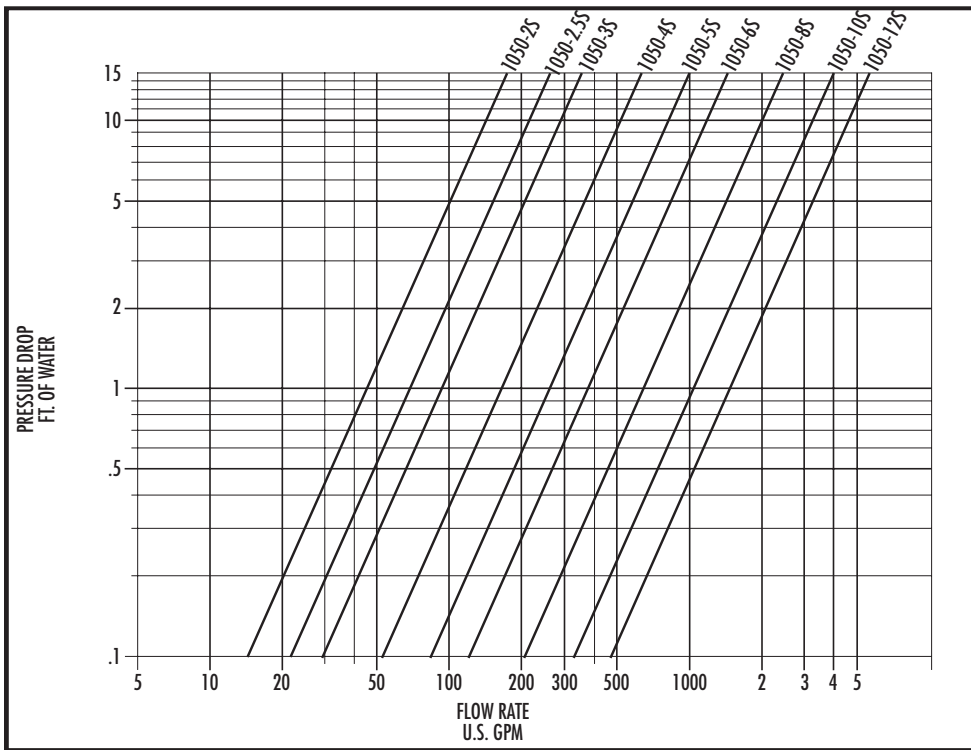

Model 1050-AE

Model 1050-AE1

Models 1050-2 to 1050-12 (without Strainer)

Models 1050-14 to 1050-24 (without Strainer)

**AURORA ACCESSORIES**

AIR SEPARATOR  
PRESSURE DROP CHARTS

Models 1050-2S to 1050-12S (with Strainer)

Models 1050-14S to 1050-24S (with Strainer)